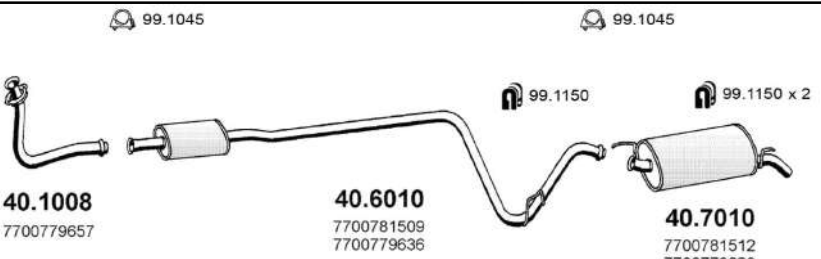

ART2069

SUPER 5

1.0 - 1.1 - 1.4

Hatchback-3P

From 01/1987 To 1994

c.c. 956-1108-1397

Kw. 30-33-34-40-44-49

Hp. 41-45-46-55-60-67