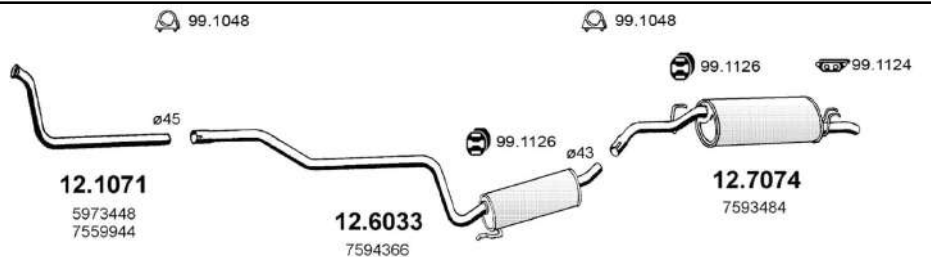

ART0644

REGATA

1.7 D

Saloon-Stationwagon

From 05/1986 To 1989

c.c. 1697

Kw. 44

Hp. 60