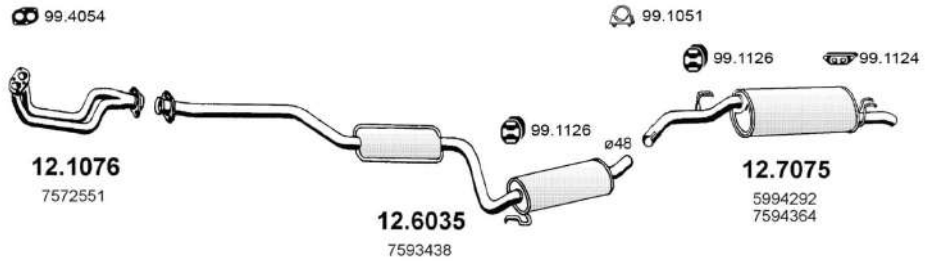

ART0648

REGATA

100 - 1.6 i.e

Saloon-Stationwagon

From 05/1986 To 12/1990

c.c. 1585

Kw. 74

Hp. 101