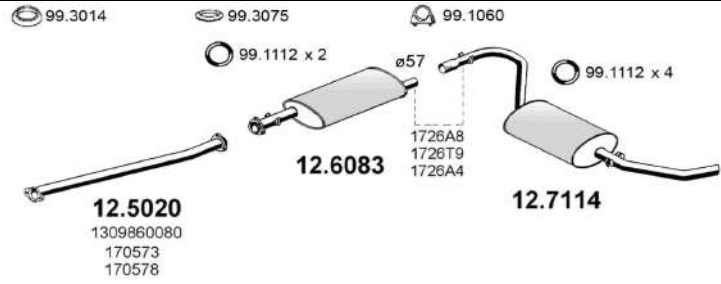

PEUGEOT

BOXER I 1.9 TD - 2.5 TD

Large Van-Minibus
From 03/1994 To 1998
c.c. 1905-1929-2446-2500
Kw. 60-68-76-85
Hp. 82-92-103-116