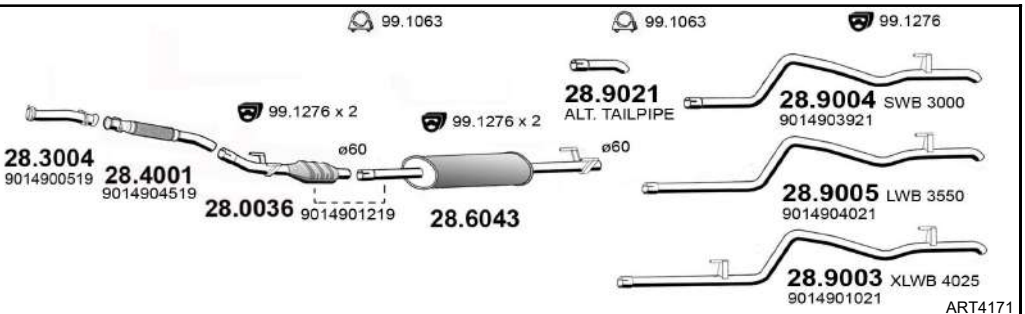

SPRINTER

310D

Chassis-Large Van-Minibus

From 02/1995 To 04/2000

c.c. 2874

Kw. 75

Hp. 102

T 903

ART4171

SPRINTER

311 CDI

Chassis-Large Van-Minibus

From 04/2000 To 05/2006

c.c. 2148

Kw. 80

Hp. 109

T 903