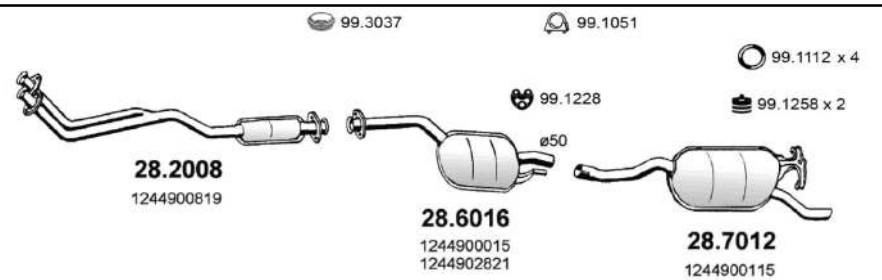

ART1399

200 E - W124
2.0

Saloon
From 09/1988 To 06/1993
c.c. 1996
Kw. 87-90
Hp. 118-122