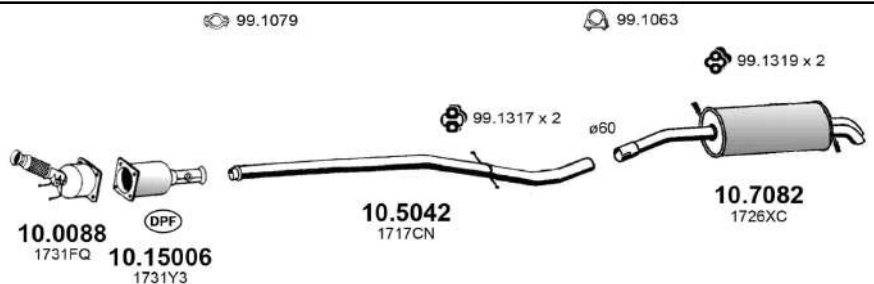

CITROEN

C5
2.0 HPi 16V

Hatchback-Stationwagon
From 09/2002 To 09/2004
c.c. 1998
Kw. 105
Hp. 143

ART3254

C5
2.0 HDi

Hatchback-Stationwagon
From 09/2002 To 09/2004
c.c. 1997
Kw. 66-81
Hp. 90-110

ART3255

C5
2.0 HDi

Hatchback-Stationwagon
From 09/2002 To 2008
c.c. 1997
Kw. 101
Hp. 138

ART3256

C5
2.2 HDi Euro 4

Hatchback-Stationwagon
From 09/2000 To 08/2002
c.c. 2179
Kw. 100
Hp. 136

ART0435

C5
2.2 HDi Euro 4

Hatchback-Stationwagon
From 09/2002 To 09/2004
c.c. 2179
Kw. 100
Hp. 136
Mot. INR-PR 09519-520 (12/02)

ART3257

C5
2.2 HDi Euro 4

Hatchback-Stationwagon
From 09/2002 To 2006
c.c. 2179
Kw. 100
Hp. 136

ART3258