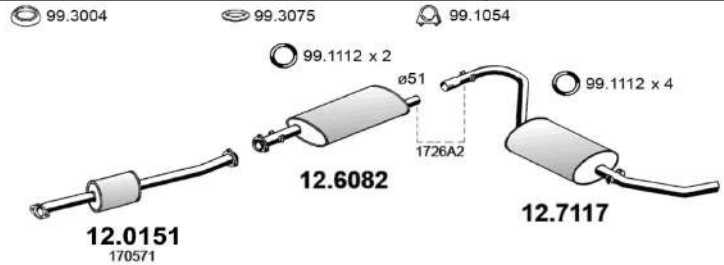

BOXER I 2.0 i

Large Van-Minibus
From 03/1994 To 04/2002
c.c. 1998
Kw. 80
Hp. 109