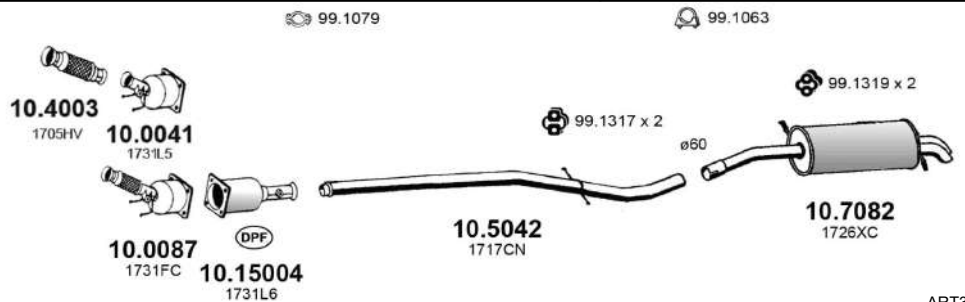

ART3257

C5
2.2 HDi Euro 4

Hatchback-Stationwagon
From 09/2002 To 2006
c.c. 2179
Kw. 100
Hp. 136