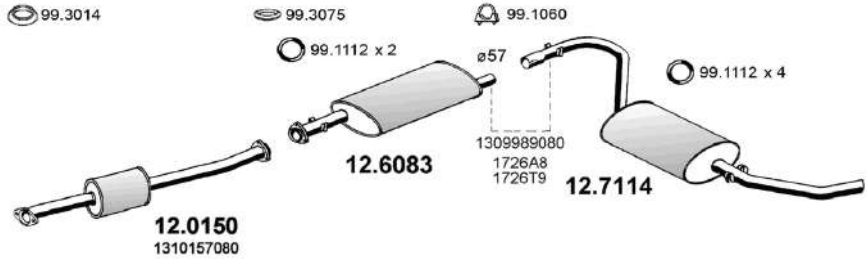

JUMPER

1.9 TD

Large Van-Minibus

From 03/1994 To 04/2002

c.c. 1905

Kw. 66

Hp. 90