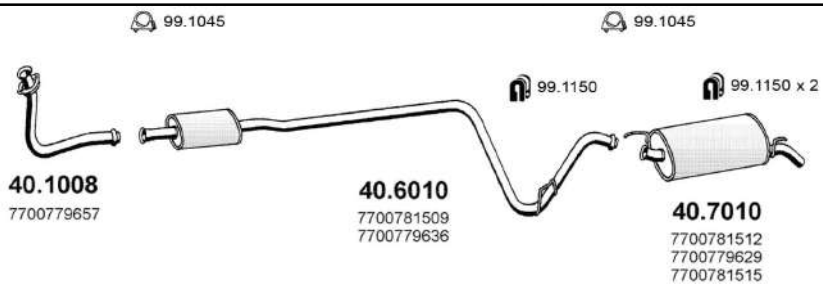

RENAULT

SUPER 5

1.0 - 1.1 - 1.4 - 1.6 D

Hatchback-3P

From 1986 To 12/1986

c.c. 956-1108-1397-1596

Kw. 30-33-34-40-43-52

Hp. 41-45-46-55-58-59-71

ART2053

SUPER 5

1.0 - 1.1 - 1.4 - 1.6 D

Hatchback-5P

From 1986 To 12/1986

c.c. 956-1108-1397-1596

Kw. 30-33-34-40-43-52

Hp. 41-45-46-55-58-59-71

ART2056

SUPER 5

1.0 - 1.1 - 1.4

Hatchback-3P

From 01/1987 To 1994

c.c. 956-1108-1397

Kw. 30-34-44

Hp. 41-46-60

ART2066

SUPER 5

1.0 - 1.1 - 1.4

Hatchback-5P

From 01/1987 To 1994

c.c. 956-1108-1397

Kw. 30-33-34-40-44-49

Hp. 41-45-46-55-60-67

ART2069

SUPER 5

1.0 - 1.1 - 1.4

Hatchback-3P

From 01/1987 To 1994

c.c. 956-1108-1397

Kw. 30-33-34-40-44-49

Hp. 41-45-46-55-60-67

ART2067

SUPER 5

1.0 - 1.1 - 1.4

Hatchback-5P

From 01/1987 To 1994

c.c. 956-1108-1397

Kw. 30-33-34-40-44-49

Hp. 41-45-46-55-60-67

ART2070