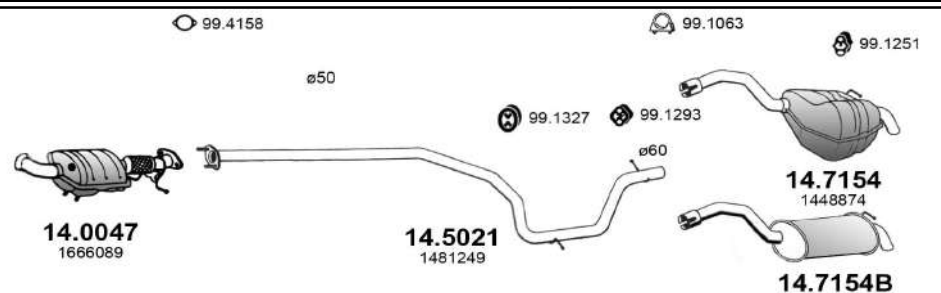

S-MAX

2.0 TDCi

MPV

From 03/2006 To

c.c. 1997

Kw. 100-103

Hp. 136-140