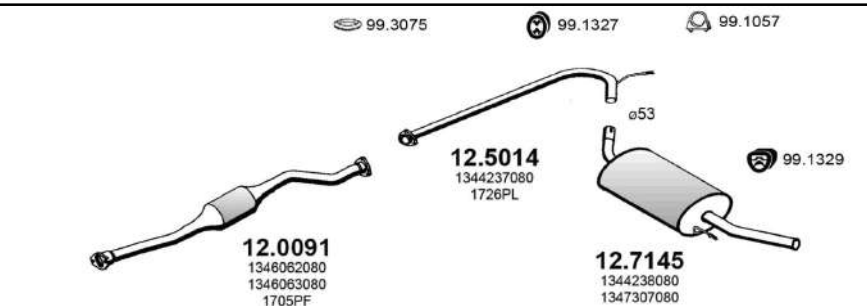

ART0424

JUMPER II

2.2 HDi

Large Van-Minibus

From 04/2002 To

c.c. 2179

Kw. 74

Hp. 101