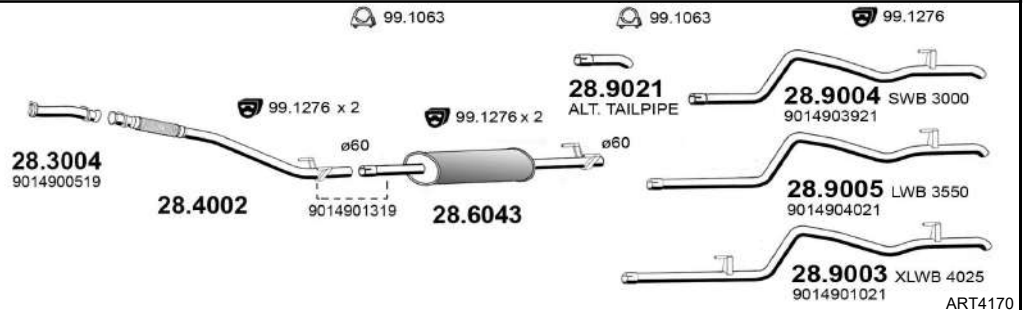

SPRINTER

310D

Chassis-Large Van-Minibus

From 02/1995 To 04/2000

c.c. 2874

Kw. 75

Hp. 102

T 903