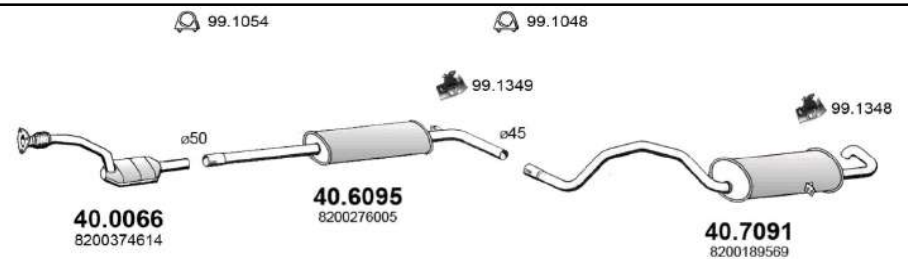

RENAULT

MEGANE I

2.0 16V

Coupe-Cabrio

From 03/1996 To 11/1999

c.c. 1998

Kw. 108

Hp. 147

ART2145

MEGANE II

1.4 16V

Saloon-Hatchback-Stationwagon

From 11/2002 To

c.c. 1390

Kw. 60-72

Hp. 82-98

ART3000

MEGANE II

1.5 DCi

Saloon-Hatchback-Stationwagon-MPV

From 11/2002 To

c.c. 1461

Kw. 60

Hp. 82

ART3001

MEGANE II

1.5 DCi

Saloon-Hatchback-Stationwagon-MPV

From 10/2002 To

c.c. 1461

Kw. 74

Hp. 101

ART3002

MEGANE II

1.5 DCi Grand Scenic

MPV

From 06/2003 To

c.c. 1461

Kw. 74

Hp. 100

ART3003

MEGANE II

1.6 16V

Saloon-Hatchback-Stationwagon-MPV

From 11/2002 To

c.c. 1598

Kw. 83

Hp. 113

ART3004