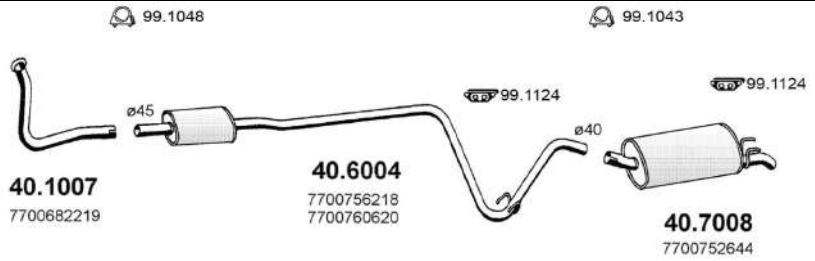

RENAULT

SUPER 5

1.0 - 1.1 - 1.4 - 1.6 D

Hatchback-3P

From 1986 To 12/1986

c.c. 956-1108-1397-1596

Kw. 30-33-34-40-43-52

Hp. 41-45-46-55-58-59-71

ART2053

SUPER 5

1.0 - 1.1 - 1.4 - 1.6 D

Hatchback-5P

From 1986 To 12/1986

c.c. 956-1108-1397-1596

Kw. 30-33-34-40-43-52

Hp. 41-45-46-55-58-59-71