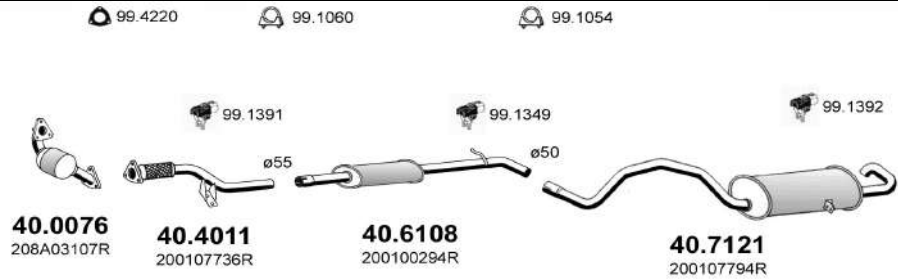

RENAULT

MEGANE III

1.4 TCE

Saloon-Hatchback-Stationwagon-MPV

From 02/2009 To

c.c. 1397

Kw. 96

Hp. 130

Mot. H4J700

ART4770

MEGANE III

1.5 DCI

Euro 5

Saloon-Hatchback-Stationwagon-MPV

From 11/2008 To

c.c. 1461

Kw. 66

Hp. 90

Mot. K9K834