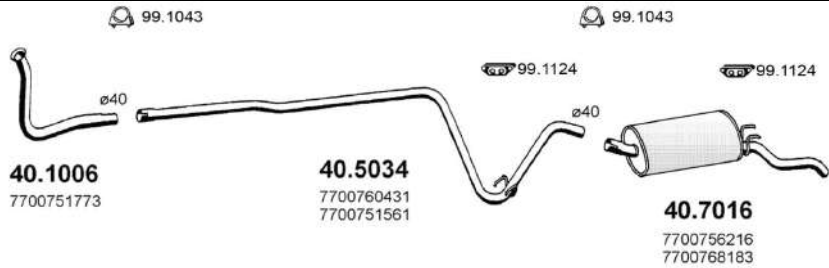

RENAULT

EXPRESS

0.9 - 1.1 - 1.4

MPV-Small Van

From 07/1985 To 12/1986

c.c. 956-1108-1397

Kw. 30-33-49

Hp. 41-46-67

Mot. 00003525

ART2074

EXPRESS

0.9 - 1.1 - 1.4

MPV-Small Van

From 01/1987 To 08/1991

c.c. 956-1108-1397

Kw. 30-33-49

Hp. 41-46-67

Mot. 00003526