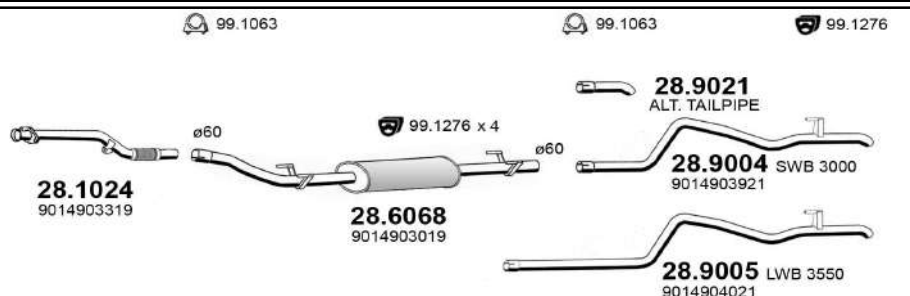

MERCEDES

SPRINTER

208 CDI

Chassis-Large Van-Minibus

From 04/2000 To 05/2006

c.c. 2148

Kw. 60

Hp. 82

T 901-902

ART4145

SPRINTER

209 CDI

Euro 4

Chassis-Large Van-Minibus

From 06/2006 To

c.c. 2148

Kw. 65

Hp. 88

T 906

ART4146

SPRINTER

209 CDI

Chassis-Large Van-Minibus

From 06/2006 To

c.c. 2148

Kw. 65

Hp. 88

T 906

ART4147

SPRINTER

210 D

Chassis-Large Van-Minibus

From 03/1997 To 04/2000

c.c. 2874

Kw. 75

Hp. 102

T 901-902

ART4148

SPRINTER

210 D

Chassis-Large Van-Minibus

From 03/1997 To 04/2000

c.c. 2874

Kw. 75

Hp. 102

T 901-902

ART4149

SPRINTER

211 CDI

Chassis-Large Van-Minibus

From 04/2000 To 05/2006

c.c. 2148

Kw. 80

Hp. 109

T 901-902

ART4150