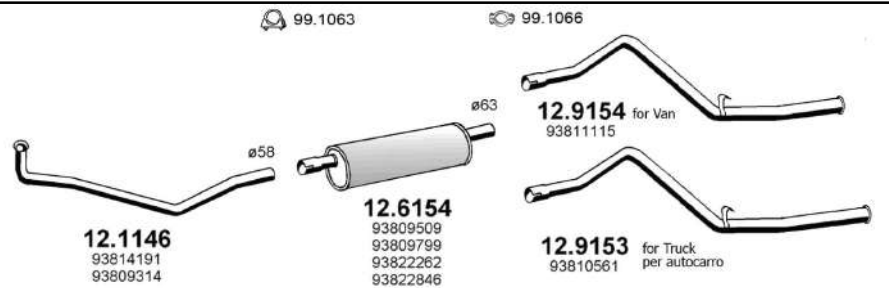

ART0783

DAILY I - II

2.5 30.8 - 35.8 - 35.10

Chassis-Large Van-Minibus

From 01/1996 To 08/1998

c.c. 2499

Kw. 60

Hp. 82