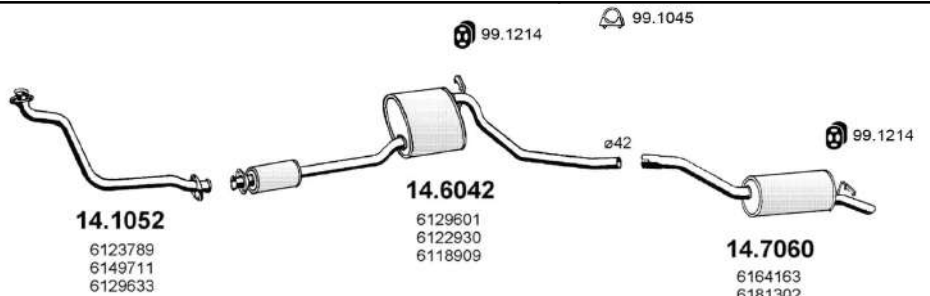

SIERRA

2.3 D

Hatchback-Stationwagon

From 08/1982 To 12/1986

c.c. 2304

Kw. 49

Hp. 67