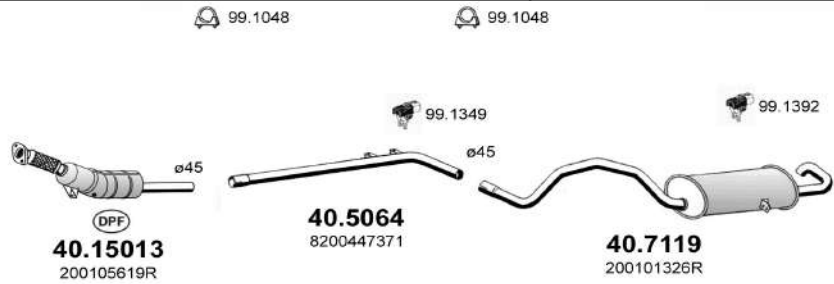

Kw. 66

Hp. 90

Mot. K9K834

ART4774

MEGANE III

1.5 DCI

Euro 4

Saloon-Hatchback-Stationwagon-MPV