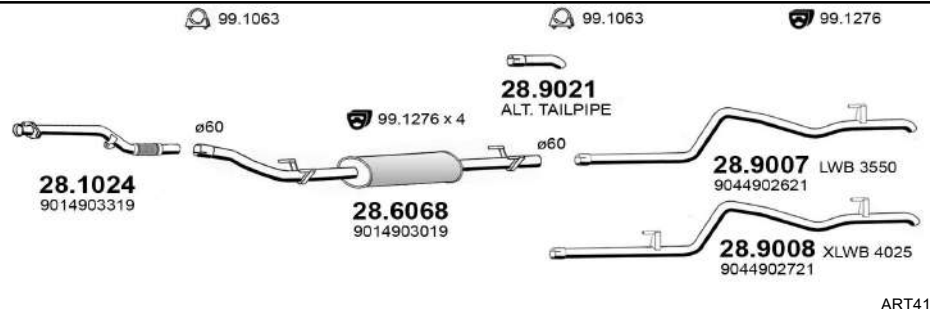

MERCEDES

SPRINTER

410 D

Chassis-Large Van-Minibus
From 02/1996 To 04/2000
c.c. 2874
Kw. 75
Hp. 102
T 904

ART4191

SPRINTER

411 CDI

Chassis-Large Van-Minibus
From 04/2000 To 05/2006
c.c. 2148
Kw. 80
Hp. 1009
T 904

ART4192

SPRINTER

411 CDI

Chassis-Large Van-Minibus
From 04/2000 To 05/2006
c.c. 2148
Kw. 80
Hp. 109
T 904

ART4193

SPRINTER

412D

Chassis-Large Van-Minibus
From 02/1995 To 04/2000
c.c. 2874
Kw. 90
Hp. 122
T 904

ART4194

SPRINTER

412D

Chassis-Large Van-Minibus
From 02/1995 To 04/2000
c.c. 2874
Kw. 90
Hp. 122
T 904

ART4195

SPRINTER

413 CDI

Chassis-Large Van-Minibus
From 04/2000 To 05/2006
c.c. 2148
Kw. 95
Hp. 129
T 904

ART4196