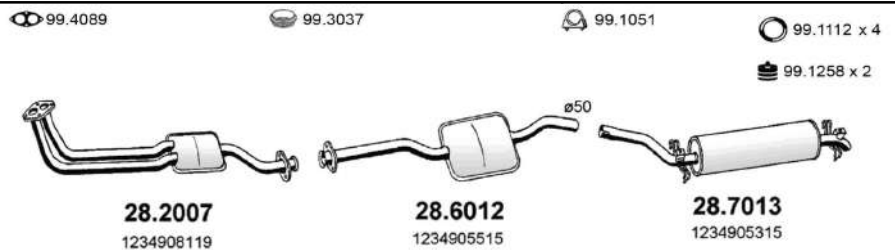

MERCEDES

200D - 220D - 240D-V
2.0 D - 2.2 D - 2.4 D

Saloon
From 01/1976 To 11/1985
c.c. 1988-2197-2399-2998
Kw. 40-44-48-49-53-59-65
Hp. 55-60-65-67-72-80-88

ART1397

200 - W123
2.0

Saloon
From 06/1980 To 11/1985
c.c. 1996
Kw. 74-80
Hp. 101-109