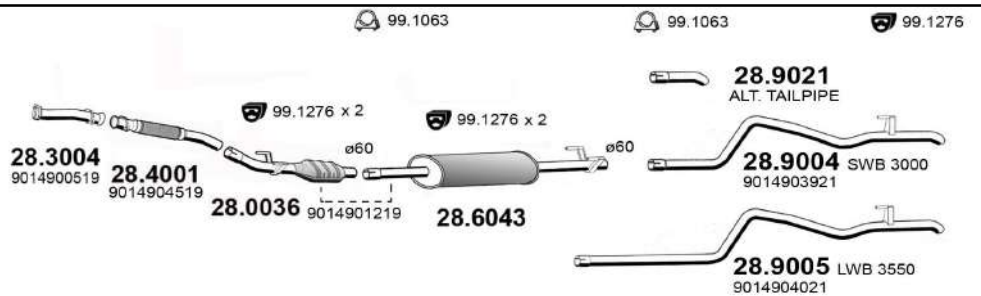

210 D

Chassis-Large Van-Minibus

From 03/1997 To 04/2000

c.c. 2874

Kw. 75

Hp. 102

T 901-902

ART4149