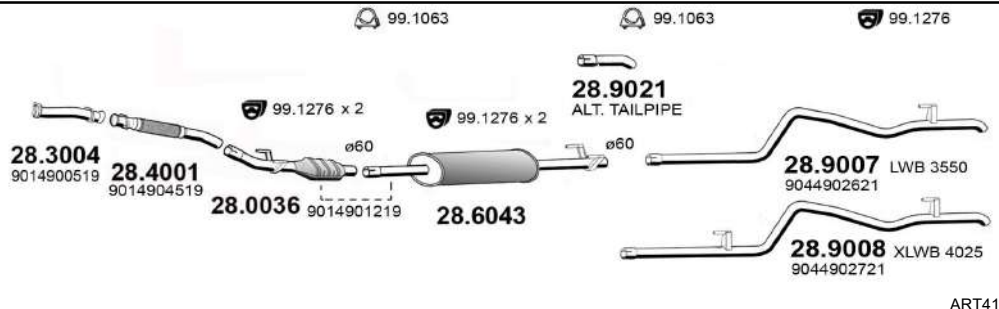

SPRINTER

412D

Chassis-Large Van-Minibus
 From 02/1995 To 04/2000
 c.c. 2874
 Kw. 90
 Hp. 122
 T 904

ART4194

SPRINTER

412D

Chassis-Large Van-Minibus
 From 02/1995 To 04/2000
 c.c. 2874
 Kw. 90
 Hp. 122
 T 904