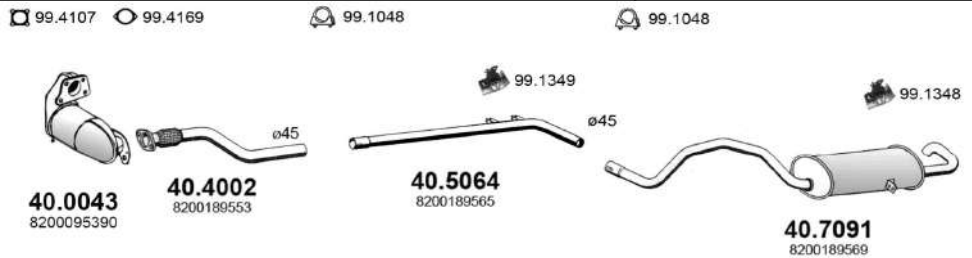

MEGANE II

1.5 DCi

Saloon-Hatchback-Stationwagon-MPV

From 11/2002 To

c.c. 1461

Kw. 60

Hp. 82