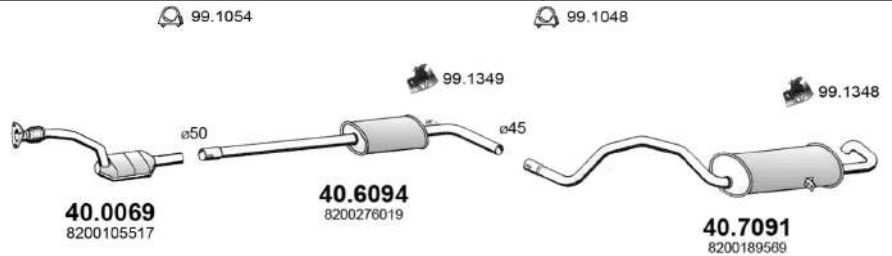

MEGANE II

1.4 16V

Saloon-Hatchback-Stationwagon

From 11/2002 To

c.c. 1390

Kw. 60-72

Hp. 82-98