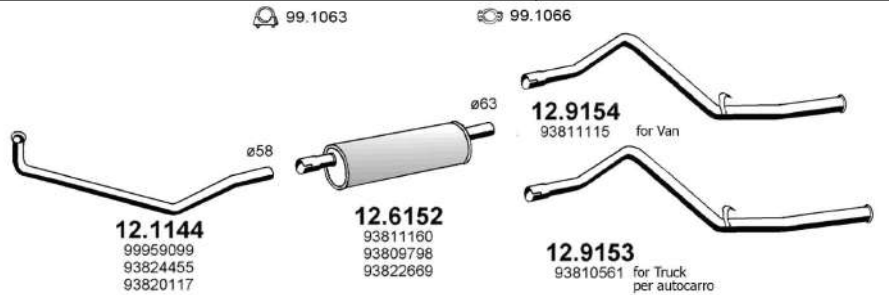

ART0781

DAILY I - II

35.10 - 45.10 - 49.10 T

Chassis-Large Van-Minibus

From 01/1985 To 12/1989

c.c. 2245

Kw. 68

Hp. 92