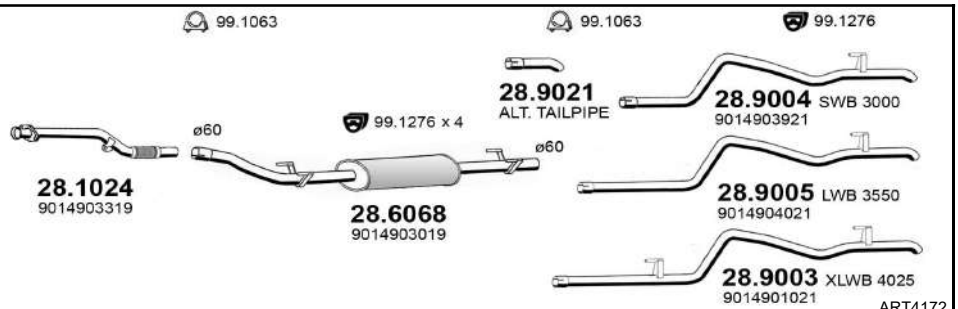

311 CDI

Chassis-Large Van-Minibus

From 04/2000 To 05/2006

c.c. 2148

Kw. 80

Hp. 109

T 903

ART4172