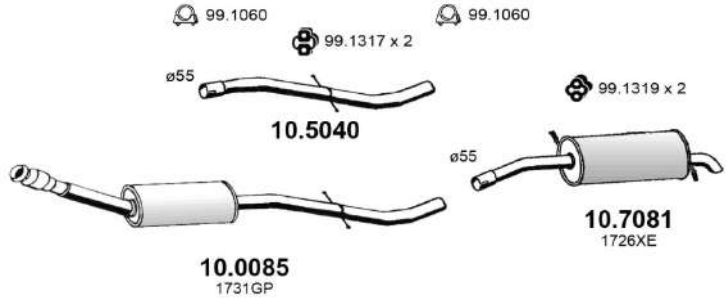

CITROEN

C5
2.0 HPi 16V

 Hatchback-Stationwagon
 From 09/2002 To 09/2004
 c.c. 1998
 Kw. 105
 Hp. 143

ART3254

C5
2.0 HDi

 Hatchback-Stationwagon
 From 09/2002 To 09/2004
 c.c. 1997
 Kw. 66-81
 Hp. 90-110

ART3255