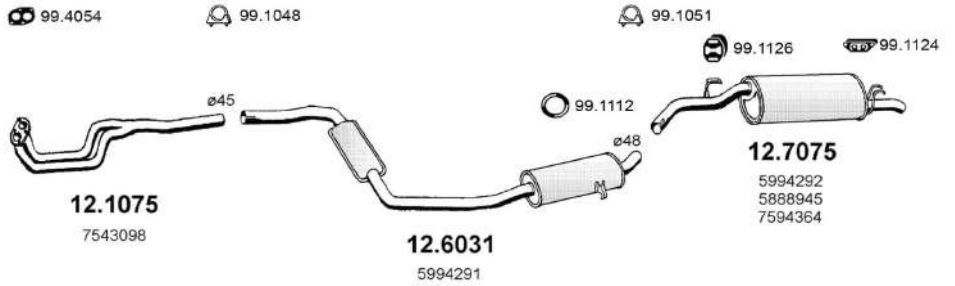

ART0642

REGATA

100 - 1.6

Saloon-Stationwagon

From 05/1986 To 1990

c.c. 1585

Kw. 58

Hp. 80