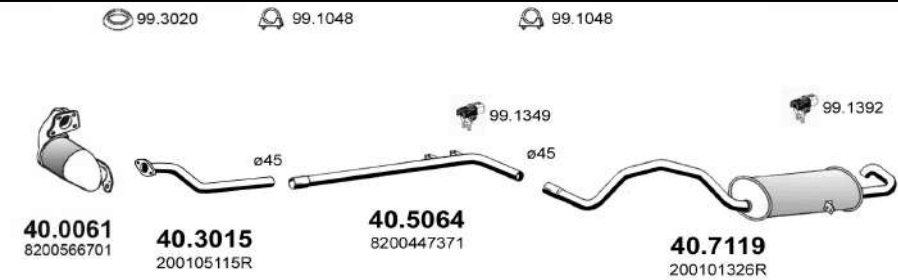

ART4773

MEGANE III

1.5 DCI

Saloon-Hatchback-Stationwagon-MPV

From 11/2008 To

c.c. 1461

Kw. 63

Hp. 86

Mot. K9K830