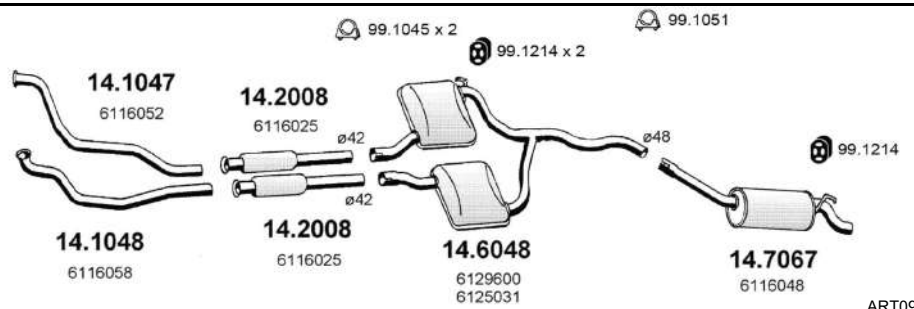

FORD

SIERRA

2.0 - 2.3

Hatchback

From 08/1982 To 12/1986

c.c. 1993-2294

Kw. 66-84

Hp. 90-114