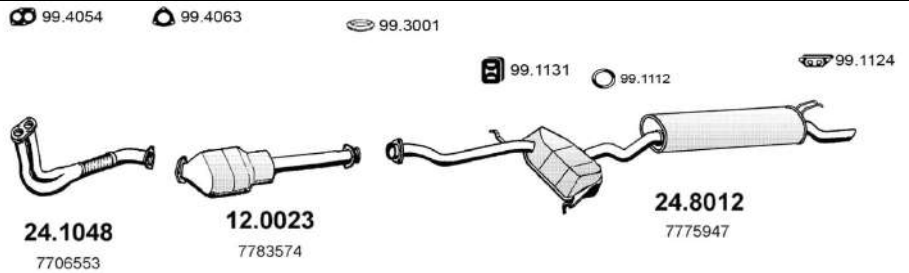

LANCIA

DEDRA

1.8 i.e. - 2.0 i.e.

Saloon-Stationwagon

From 09/1994 To 07/1999

c.c. 1756-1995

Kw. 74-83

Hp. 101-113