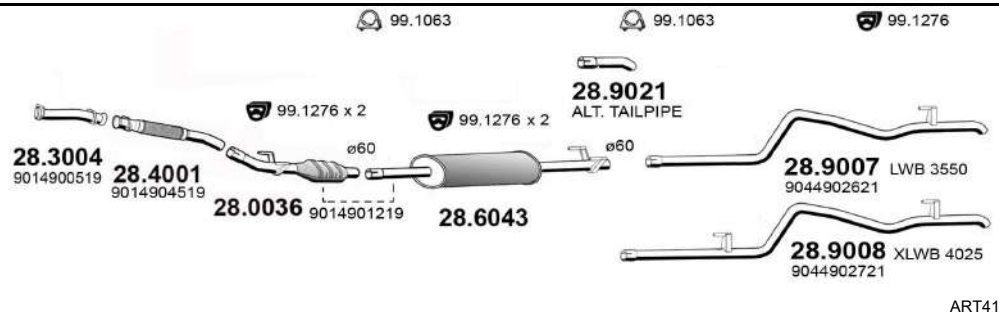

ART4190

MERCEDES

SPRINTER

410 D

Chassis-Large Van-Minibus
 From 02/1996 To 04/2000
 c.c. 2874
 Kw. 75
 Hp. 102
 T 904

ART4191

SPRINTER

411 CDI