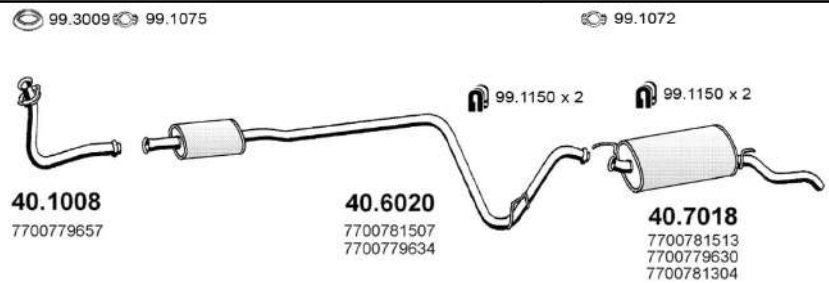

RENAULT

EXPRESS

0.9 - 1.1 - 1.4

MPV-Small Van

From 07/1985 To 12/1986

c.c. 956-1108-1397

Kw. 30-33-49

Hp. 41-46-67

Mot. 00003525

ART2074

EXPRESS

0.9 - 1.1 - 1.4

MPV-Small Van

From 01/1987 To 08/1991

c.c. 956-1108-1397

Kw. 30-33-49

Hp. 41-46-67

Mot. 00003526

ART2075

EXPRESS

0.9 - 1.1 - 1.4

MPV-Small Van

From 01/1987 To 08/1991

c.c. 956-1108-1397

Kw. 30-33-49

Hp. 41-46-67

ART2076

EXPRESS

1.1 - 1.2

MPV-Small Van

From 09/1991 To 1996

c.c. 1108 -1237

Kw. 34-40

Hp. 47-55

ART2077

EXPRESS

1.4

MPV-Small Van

From 09/1991 To 1998

c.c. 1390

Kw. 58

Hp. 80

ART2079

EXPRESS

1.6 D - 1.9 D

MPV-Small Van

From 09/1991 To 11/1998

c.c. 1596-1870

Kw. 40-47

Hp. 55-60

ART2080