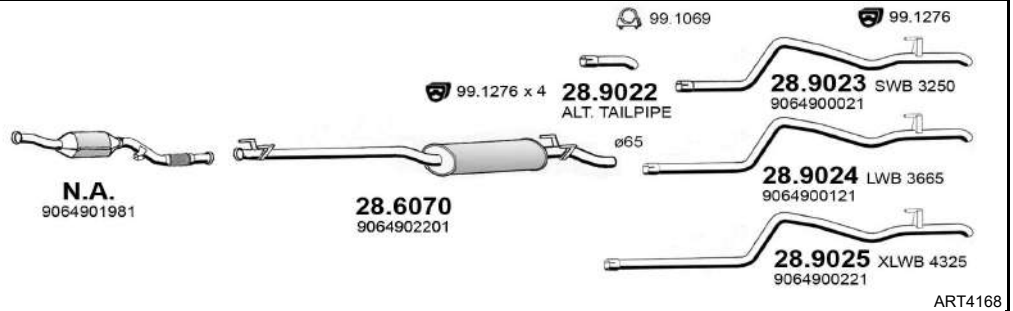

MERCEDES

SPRINTER

309 CDI

Chassis-Large Van-Minibus

From 06/2006 To

c.c. 2148

Kw. 65

Hp. 88

T 906