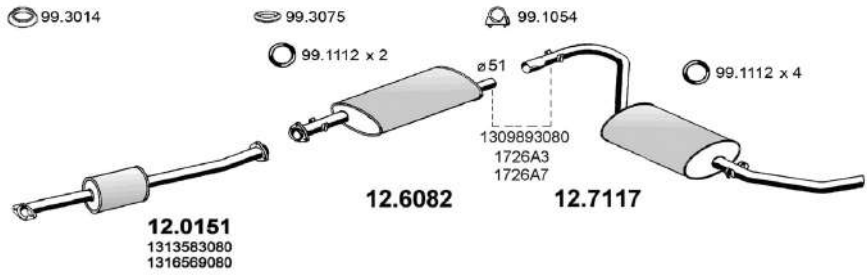

ART0421

JUMPER

2.5 TD

Large Van-Minibus

From 03/1994 To 04/2002

c.c. 2500

Kw. 85

Hp. 116