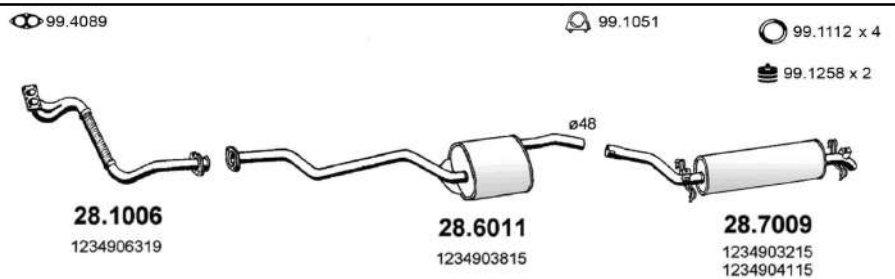

ART1394

200 - W124
2.0

Saloon
From 12/1984 To 10/1989
c.c. 1996
Kw. 80
Hp. 109