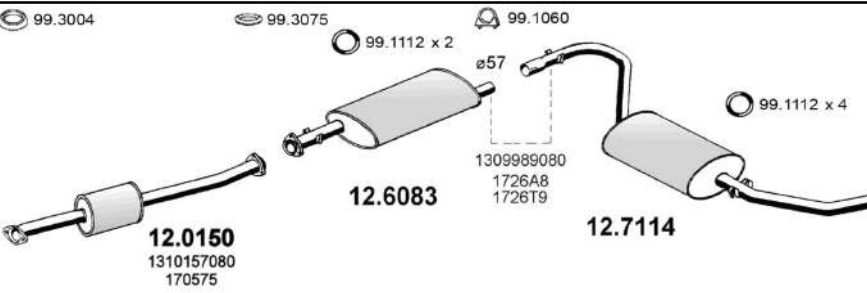

ART0423

JUMPER

2.5 TD

Large Van-Minibus

From 03/1994 To 04/2002

c.c. 2500

Kw. 76

Hp. 103