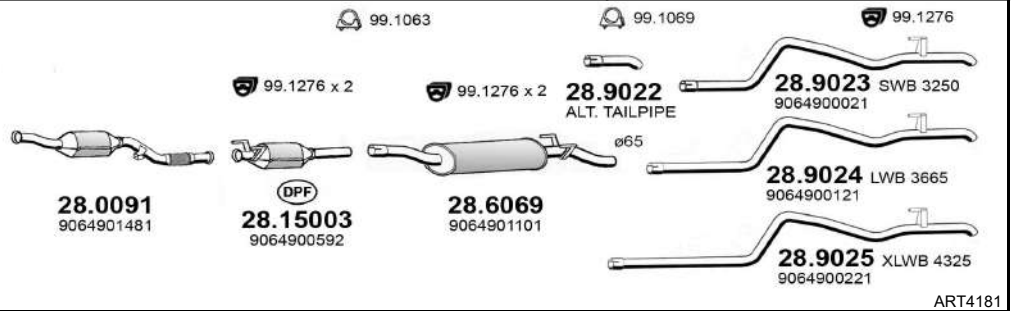

SPRINTER

313 CDI

Euro 4

Chassis-Large Van-Minibus

From 06/2006 To

c.c. 2148

Kw. 95

Hp. 129

T 906

ART4181

SPRINTER

314

Chassis-Large Van-Minibus

From 02/1995 To 05/2006

c.c. 2295

Kw. 105

Hp. 143

T 901-902-903