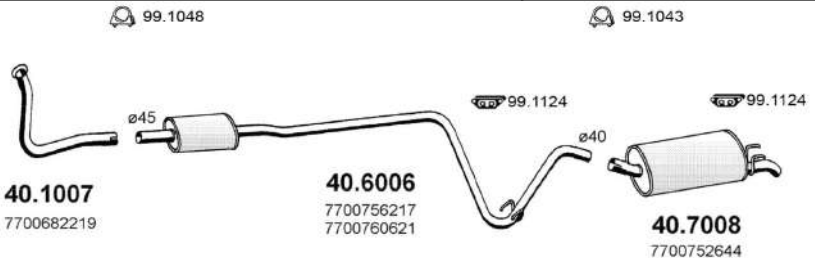

RENAULT

SUPER 5

1.0 - 1.1 - 1.4 - 1.6 D

Hatchback-3P

From 1986 To 12/1986

c.c. 956-1108-1397-1596

Kw. 30-33-34-40-43-52

Hp. 41-45-46-55-58-59-71

ART2053

SUPER 5

1.0 - 1.1 - 1.4 - 1.6 D

Hatchback-5P

From 1986 To 12/1986

c.c. 956-1108-1397-1596

Kw. 30-33-34-40-43-52

Hp. 41-45-46-55-58-59-71

ART2056

SUPER 5

1.0 - 1.1 - 1.4

Hatchback-3P

From 01/1987 To 1994

c.c. 956-1108-1397

Kw. 30-34-44

Hp. 41-46-60

ART2066

SUPER 5

1.0 - 1.1 - 1.4

Hatchback-5P

From 01/1987 To 1994

c.c. 956-1108-1397

Kw. 30-33-34-40-44-49

Hp. 41-45-46-55-60-67

ART2069

SUPER 5

1.0 - 1.1 - 1.4

Hatchback-3P

From 01/1987 To 1994

c.c. 956-1108-1397

Kw. 30-33-34-40-44-49

Hp. 41-45-46-55-60-67

ART2067

SUPER 5

1.0 - 1.1 - 1.4

Hatchback-5P

From 01/1987 To 1994

c.c. 956-1108-1397

Kw. 30-33-34-40-44-49

Hp. 41-45-46-55-60-67

ART2070