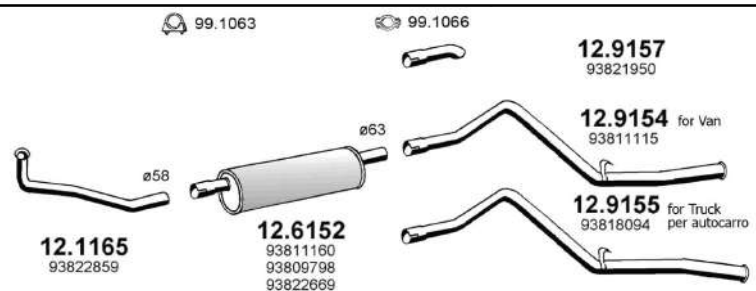

ART0784

DAILY I - II

2.8 30.10-35.10/12-49.10/12-59.12

Chassis-Large Van-Minibus

From 1996 To 1999

c.c. 2798

Kw. 76-90

Hp. 103-122