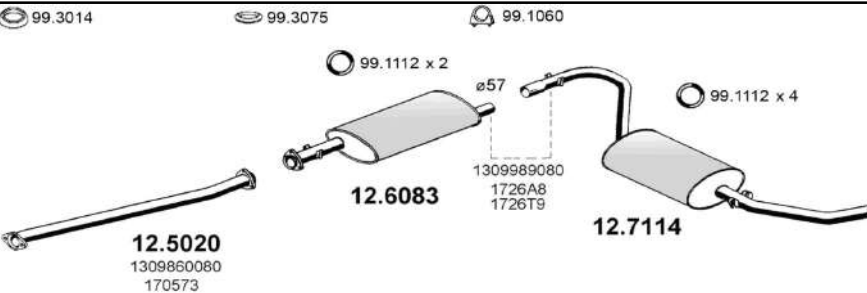

ART0421

JUMPER

2.5 TD

Large Van-Minibus

From 03/1994 To 04/2002

c.c. 2500

Kw. 85

Hp. 116