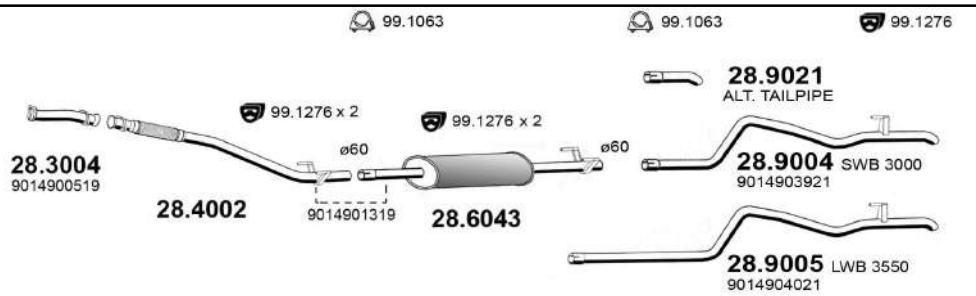

SPRINTER

210 D

Chassis-Large Van-Minibus

From 03/1997 To 04/2000

c.c. 2874

Kw. 75

Hp. 102

T 901-902