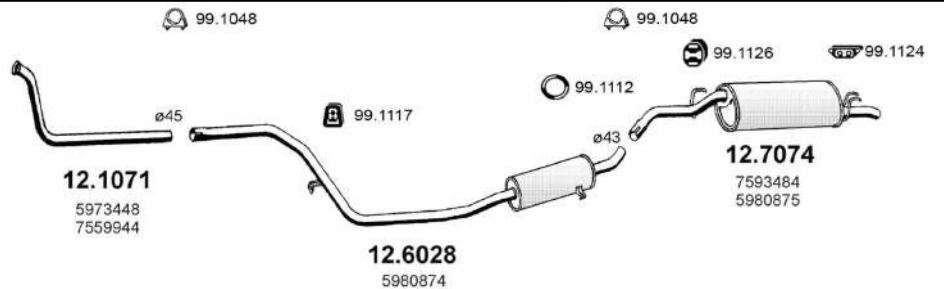

REGATA

1.7 D

Saloon-Stationwagon

From 03/1985 To 04/1986

c.c. 1698

Kw. 44

Hp. 60