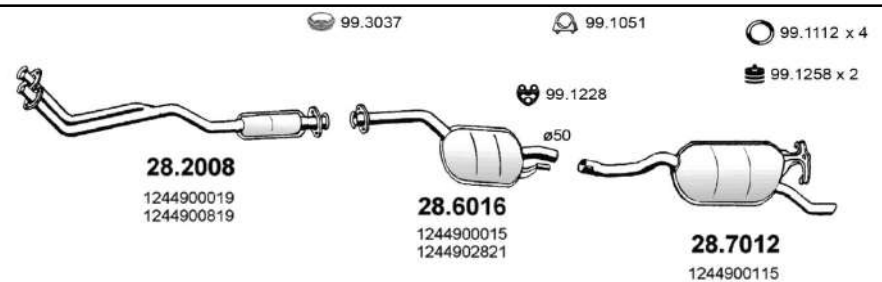

ART1395

200 - 230 - W123
2.0 - 2.3

Saloon
From 1981 To 1985
c.c. 1988-2307
Kw. 62-69-80
Hp. 84-94-109

ART1394

200 - W124
2.0

Saloon
From 12/1984 To 10/1989
c.c. 1996
Kw. 80
Hp. 109

ART1398

200 E - W124
2.0