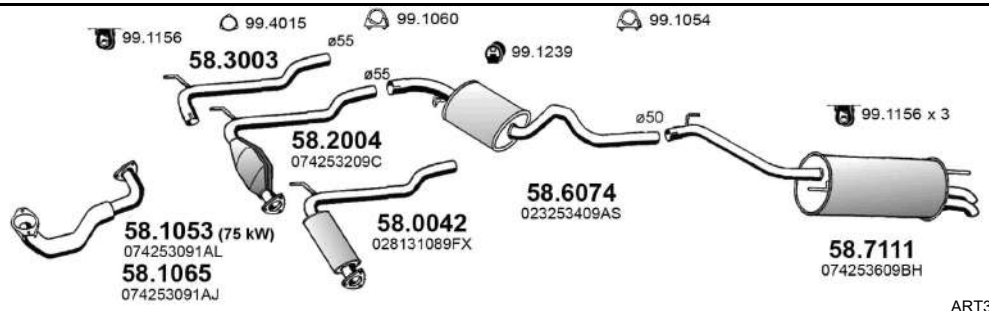

VOLKSWAGEN

TRANSPORTER IV

2.4 D Syncro 4x4

Chassis

From 01/1996 To

c.c. 2370

Kw. 57

Hp. 78

LWB - Mot. AAB

ART3837

TRANSPORTER IV

2.5

Large Van-Minibus

From 08/1990 To 12/1995

c.c. 2461

Kw. 65-75

Hp. 88-102

SWB - Mot. AAF