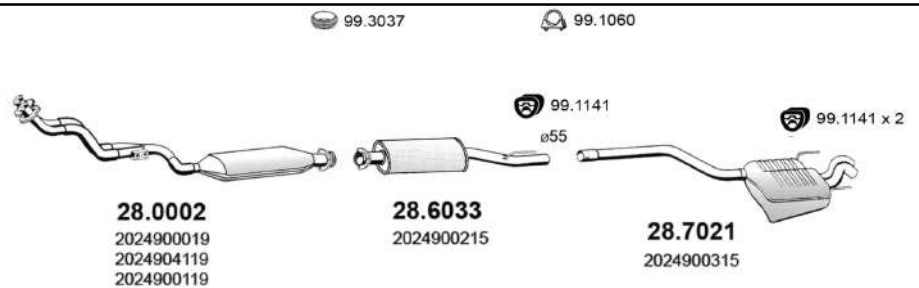

C 220 - W202

2.2 i

Saloon

From 05/1993 To 01/2005

c.c. 2199

Kw. 110

Hp. 150

ART4007