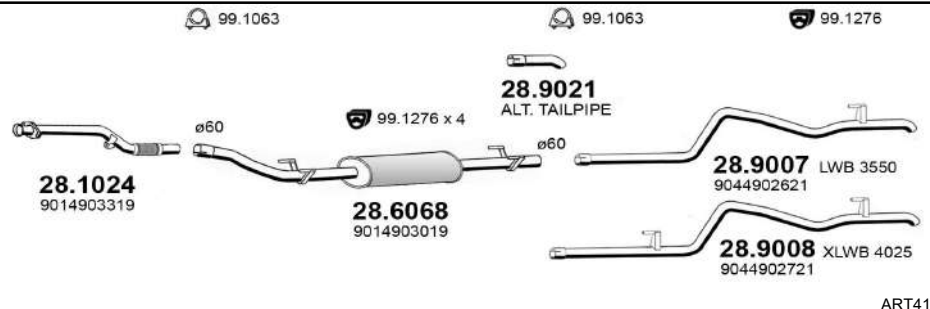

MERCEDES

SPRINTER

410 D

Chassis-Large Van-Minibus
From 02/1996 To 04/2000
c.c. 2874
Kw. 75
Hp. 102
T 904

ART4191

SPRINTER

411 CDI

Chassis-Large Van-Minibus
From 04/2000 To 05/2006
c.c. 2148
Kw. 80
Hp. 1009
T 904

ART4192

SPRINTER

411 CDI

Chassis-Large Van-Minibus
From 04/2000 To 05/2006
c.c. 2148
Kw. 80
Hp. 109
T 904

ART4193

SPRINTER

412D

Chassis-Large Van-Minibus
From 02/1995 To 04/2000
c.c. 2874
Kw. 90
Hp. 122
T 904

ART4194

SPRINTER

412D

Chassis-Large Van-Minibus
From 02/1995 To 04/2000
c.c. 2874
Kw. 90
Hp. 122
T 904

ART4195

SPRINTER

413 CDI

Chassis-Large Van-Minibus
From 04/2000 To 05/2006
c.c. 2148
Kw. 95
Hp. 129
T 904

ART4196