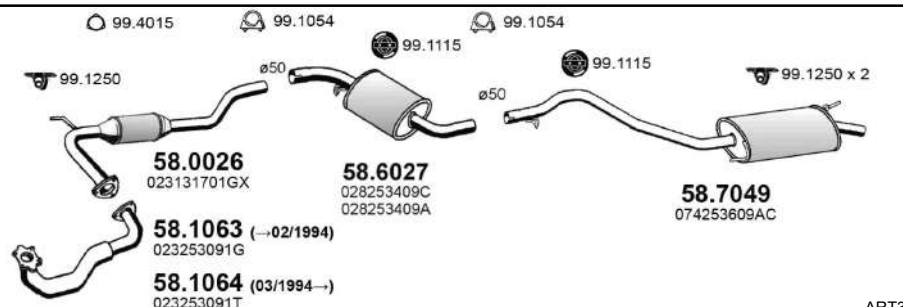

VOLKSWAGEN

TRANSPORTER IV

2.4 D Syncro 4x4

Chassis

From 01/1996 To

c.c. 2370

Kw. 57

Hp. 78

LWB - Mot. AAB

ART3837

TRANSPORTER IV

2.5

Large Van-Minibus

From 08/1990 To 12/1995

c.c. 2461

Kw. 65-75

Hp. 88-102

SWB - Mot. AAF

ART3838

TRANSPORTER IV

2.5

Large Van-Minibus

From 08/1990 To 12/1995

c.c. 2461

Kw. 65

Hp. 88

LWB - Mot. AAF

ART3839

TRANSPORTER IV

2.5

Chassis

From 08/1990 To 12/1995

c.c. 2461

Kw. 65

Hp. 88

SWB - Mot. AAF

ART3840

TRANSPORTER IV

2.5

Chassis

From 08/1990 To 12/1995

c.c. 2461

Kw. 65

Hp. 88

LWB - Mot. AAF

ART3841

TRANSPORTER IV

2.5 TDi

Large Van-Minibus

From 01/1996 To

c.c. 2461

Kw. 65-75

Hp. 88-102

SWB - Mot. AYY-AST

ART2601