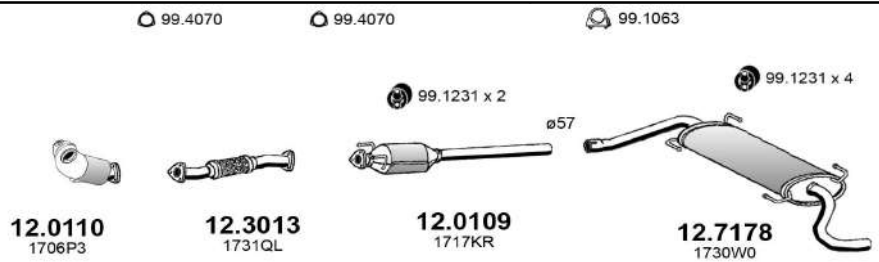

BOXER III 2.2 HDi

Large Van-Minibus-Chassis
From 10/2006 To
c.c. 2198
Kw. 75-89
Hp. 100-120

ART4094

BOXER III 2.2 HDi SWB Euro 5

Chassis-Large van-Minibus
From 06/2011 To
c.c. 2198
Kw. 81-96-110
Hp. 110-130-150
Mot. P22DTE