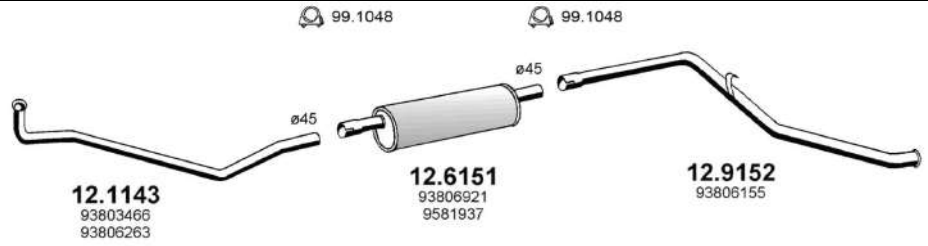

IVECO

DAILY I

30.8 - 35.8 - 40.8

Chassis-Large Van-Minibus

From 01/1978 To 06/1989

c.c. 2445

Kw. 53

Hp. 72

ART0780

DAILY I - II

30.8 - 35.8 - 40.8

Chassis-Large Van-Minibus

From 01/1989 To 08/1998

c.c. 2445-2499

Kw. 53-55-60

Hp. 72-75-82