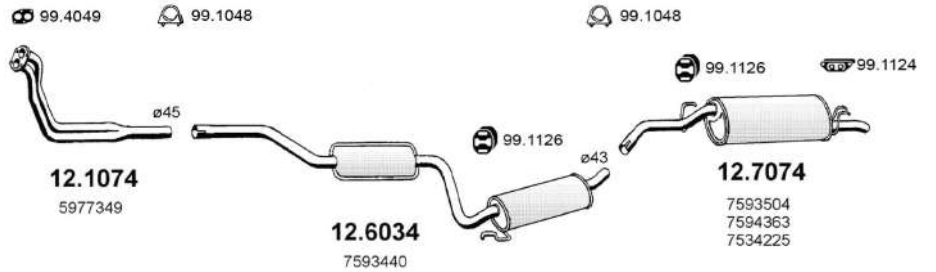

ART0642

REGATA

100 - 1.6

Saloon-Stationwagon

From 05/1986 To 1990

c.c. 1585

Kw. 58

Hp. 80