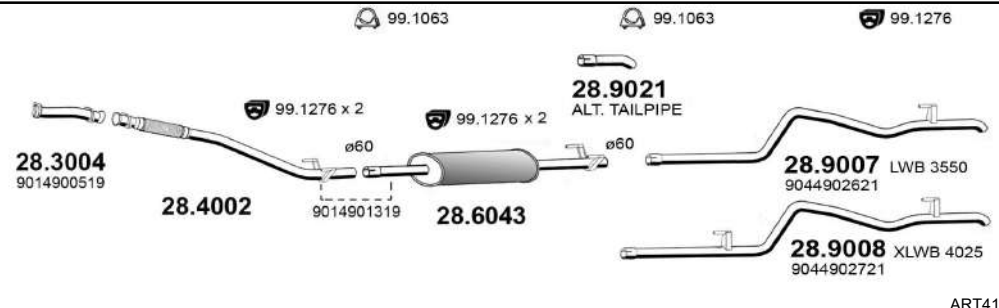

SPRINTER

412D

Chassis-Large Van-Minibus
 From 02/1995 To 04/2000
 c.c. 2874
 Kw. 90
 Hp. 122
 T 904

ART4194

SPRINTER

412D

Chassis-Large Van-Minibus
 From 02/1995 To 04/2000
 c.c. 2874
 Kw. 90
 Hp. 122
 T 904