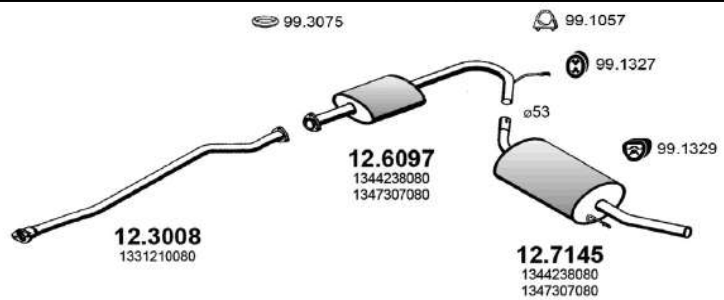

PEUGEOT

BOXER I 1.9 TD - 2.5 TD

Large Van-Minibus
From 03/1994 To 1998
c.c. 1905-1929-2446-2500
Kw. 60-68-76-85
Hp. 82-92-103-116

ART1830

BOXER I 2.0 i

Large Van-Minibus
From 03/1994 To 04/2002
c.c. 1998
Kw. 80
Hp. 109

ART1853

BOXER II 2.0 HD - 2.2 HDi

Large Van-Minibus
From 04/2002 To
c.c. 1997-2179
Kw. 62-74
Hp. 84-101

ART2959

BOXER II 2.8 HDi

Large Van-Minibus
From 04/2002 To
c.c. 2798
Kw. 94
Hp. 128

ART2960

BOXER III 2.2 HDi

Large Van-Minibus-Chassis
From 10/2006 To
c.c. 2198
Kw. 75-89
Hp. 100-120

ART4094

BOXER III 2.2 HDi SWB Euro 5

Chassis-Large van-Minibus
From 06/2011 To
c.c. 2198
Kw. 81-96-110
Hp. 110-130-150
Mot. P22DTE

ART4644