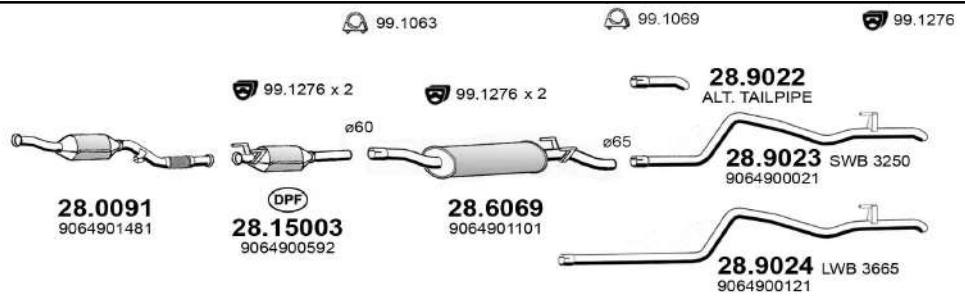

SPRINTER

209 CDI

Euro 4

Chassis-Large Van-Minibus

From 06/2006 To

c.c. 2148

Kw. 65

Hp. 88

T 906