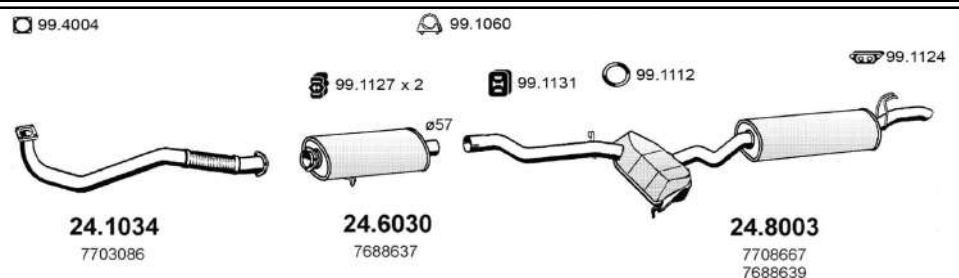

DEDRA

2.0 i.e.

Saloon

From 05/1990 To 12/1992

c.c. 1995

Kw. 130

Hp. 177