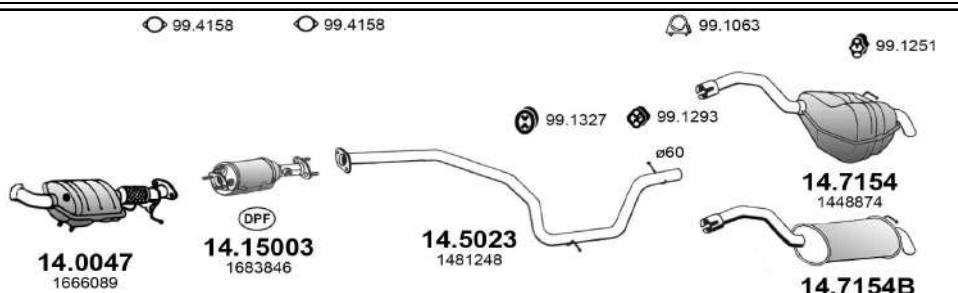

S-MAX

2.0 TDCi

Euro 4

MPV

From 03/2006 To

c.c. 1997

Kw. 96-100-103

Hp. 131-136-140