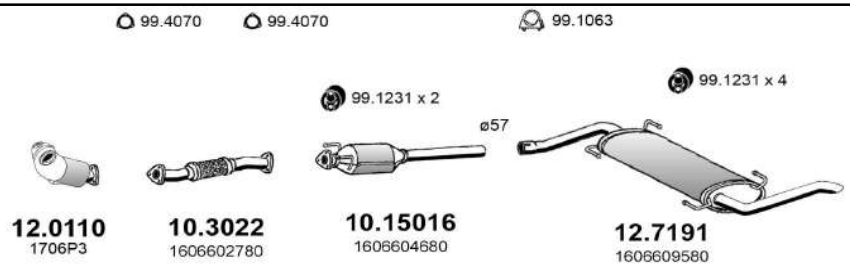

Large Van-Minibus-Chassis
From 10/2006 To
c.c. 2198
Kw. 75-89
Hp. 100-120

ART4094

BOXER III 2.2 HDi SWB Euro 5

Chassis-Large van-Minibus
From 06/2011 To
c.c. 2198
Kw. 81-96-110
Hp. 110-130-150
Mot. P22DTE