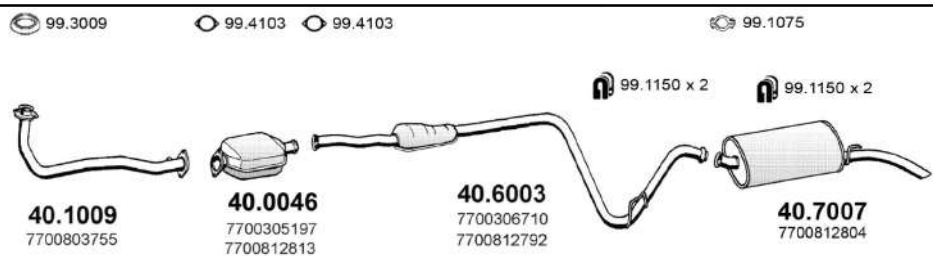

EXPRESS

1.4

MPV-Small Van

From 09/1991 To 1998

c.c. 1390

Kw. 58

Hp. 80