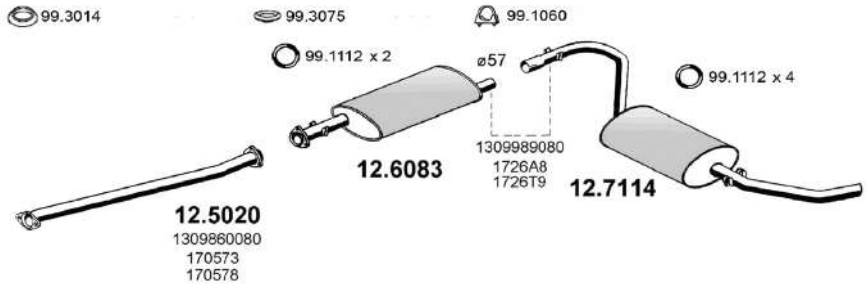

CITROEN

JUMPER

1.9 TD

Large Van-Minibus

From 03/1994 To 04/2002

c.c. 1929

Kw. 68

Hp. 92