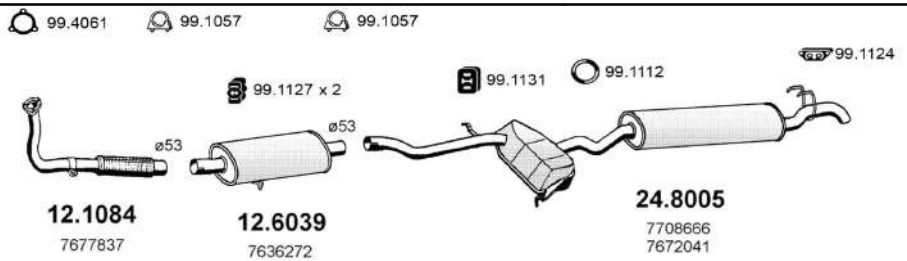

DEDRA

1.9 TD

Saloon

From 04/1989 To 08/1994

c.c. 1929

Kw. 66

Hp. 90