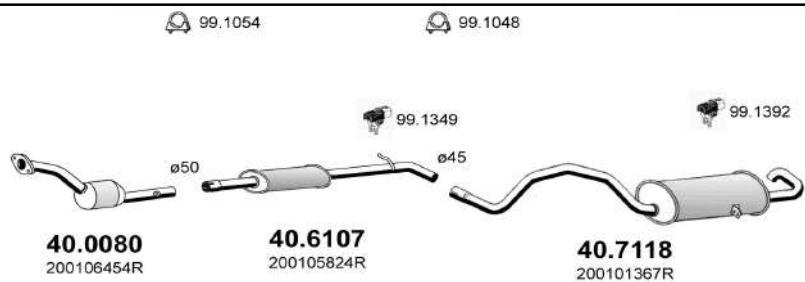

RENAULT

MEGANE III

1.4 TCE

Saloon-Hatchback-Stationwagon-MPV

From 02/2009 To

c.c. 1397

Kw. 96

Hp. 130

Mot. H4J700

ART4770

MEGANE III

1.5 DCI

Euro 5

Saloon-Hatchback-Stationwagon-MPV

From 11/2008 To

c.c. 1461

Kw. 66

Hp. 90

Mot. K9K834

ART4774

MEGANE III

1.5 DCI

Euro 4

Saloon-Hatchback-Stationwagon-MPV

From 11/2008 To

c.c. 1461

Kw. 70-81

Hp. 95-110

Mot. K9K636-K9K836-K9K837-K9K846

ART4775

MEGANE III

1.5 DCI

Saloon-Hatchback-Stationwagon-MPV

From 11/2008 To

c.c. 1461

Kw. 78

Hp. 106

Mot. K9K832

ART4773

MEGANE III

1.5 DCI

Saloon-Hatchback-Stationwagon-MPV

From 11/2008 To

c.c. 1461

Kw. 63

Hp. 86

Mot. K9K830

ART4772

MEGANE III

1.6

Euro 5

Saloon-Hatchback-Stationwagon-MPV

From 11/2008 To

c.c. 1598

Kw. 74-81

Hp. 101-110

Mot. K4M848-K4M858

ART4771