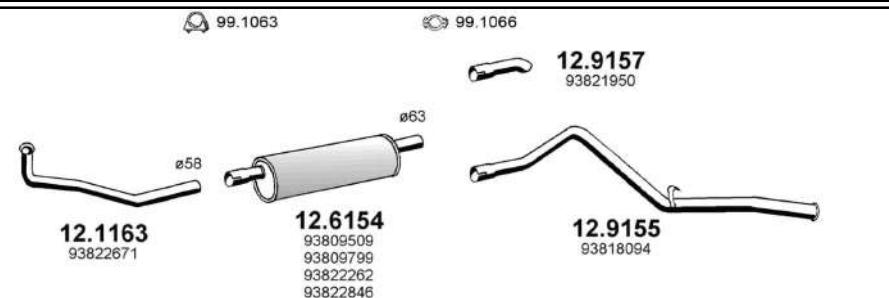

Hp. 103-122

ART0785

<p>99.1063 99.1066</p> <p>12.1147 93825397</p> <p>12.6154 93809509 93809799 93822262 93822846</p> <p>12.9157 93821950</p> <p>12.9155 93818094</p>	<p>DAILY I - II 2.8 40.10 W 4x4 T</p> <p>Chassis-Large Van-Minibus From 1996 To 1999 c.c. 2798 Kw. 76 Hp. 103</p>
---	--