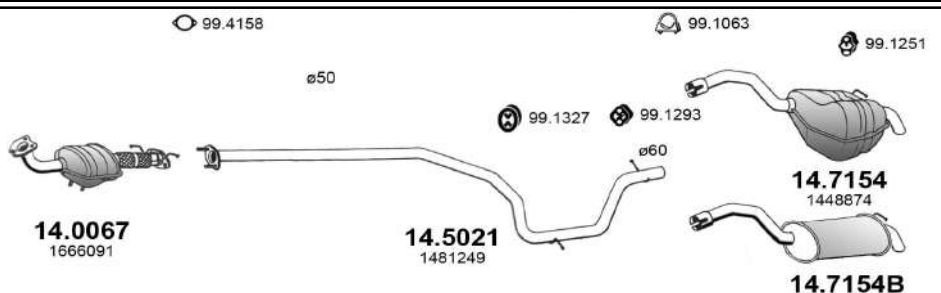

S-MAX

1.8 TDCi

MPV

From 03/2006 To

c.c. 1753

Kw. 74-92

Hp. 101-125