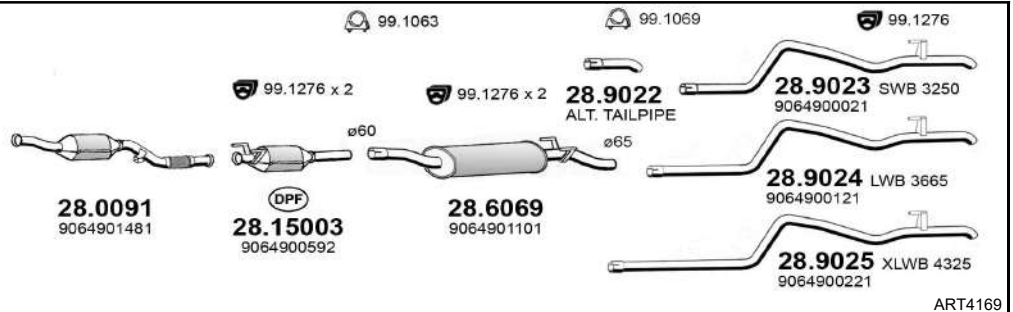

SPRINTER

309 CDI

Euro 4

Chassis-Large Van-Minibus

From 06/2006 To

c.c. 2148

Kw. 65

Hp. 88

T 906