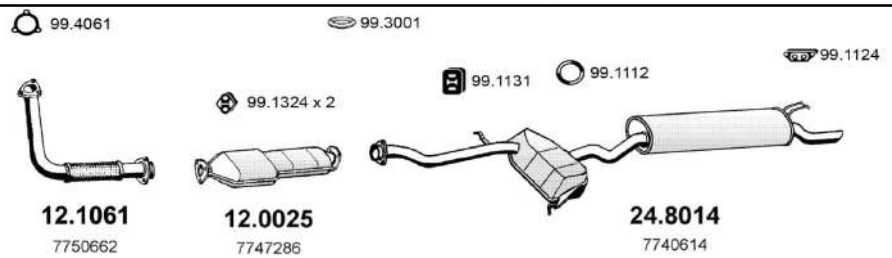

DEDRA

1.9 TD

Saloon-Stationwagon

From 09/1994 To

c.c. 1929

Kw. 69

Hp. 90