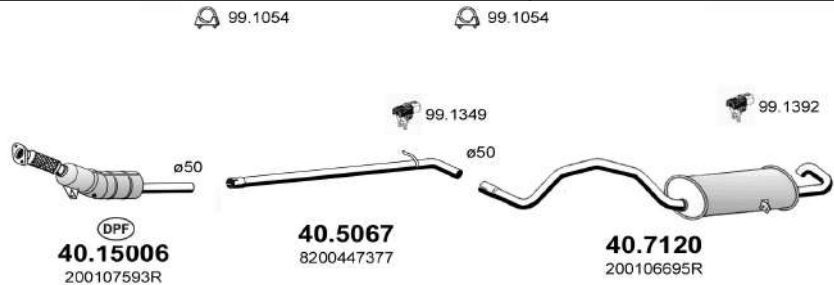

ART4775

MEGANE III

1.5 DCI

Saloon-Hatchback-Stationwagon-MPV

From 11/2008 To

c.c. 1461

Kw. 78

Hp. 106

Mot. K9K832