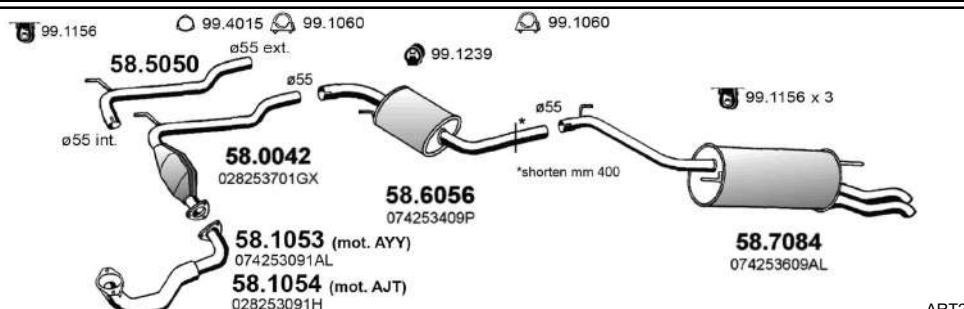

TRANSPORTER IV

2.5 TDi

Large Van-Minibus

From 01/1996 To

c.c. 2461

Kw. 65-75

Hp. 88-102

SWB - Mot. AYY-AST