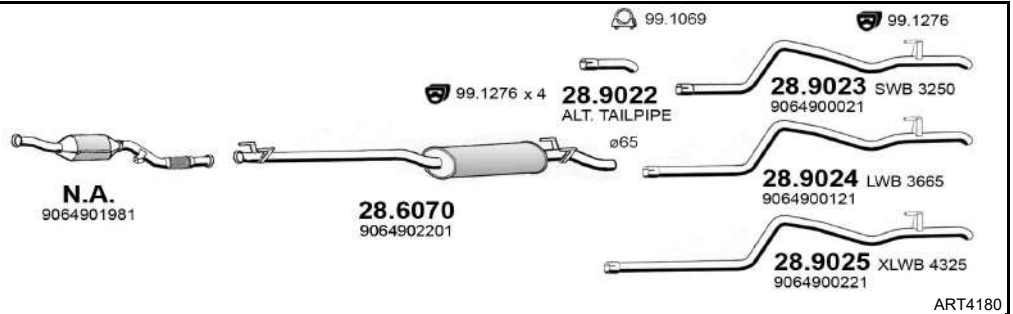

MERCEDES

SPRINTER

313 CDI

Chassis-Large Van-Minibus

From 06/2006 To

c.c. 2148

Kw. 95

Hp. 129

T 906