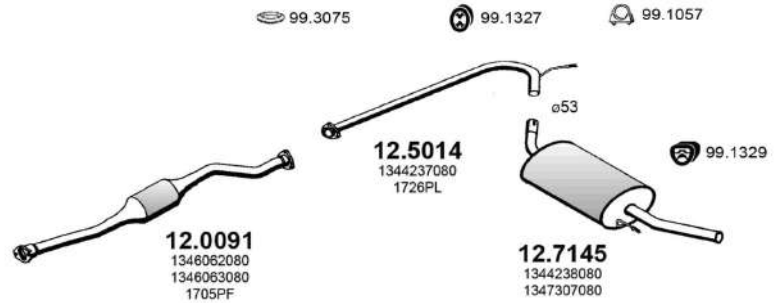

BOXER II 2.0 HD - 2.2 HDi

Large Van-Minibus
From 04/2002 To
c.c. 1997-2179
Kw. 62-74
Hp. 84-101

ART2959

BOXER II 2.8 HDi

Large Van-Minibus
From 04/2002 To
c.c. 2798
Kw. 94
Hp. 128