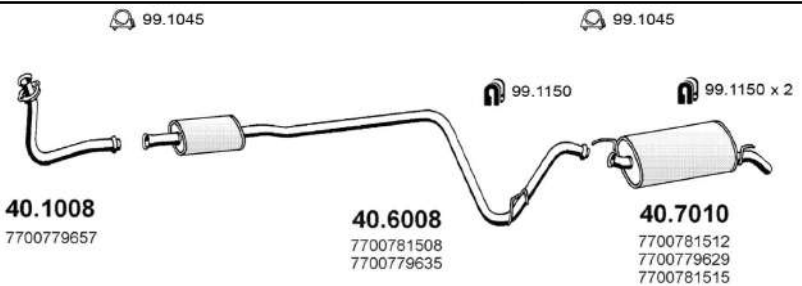

ART2067

SUPER 5

1.0 - 1.1 - 1.4

Hatchback-5P

From 01/1987 To 1994

c.c. 956-1108-1397

Kw. 30-33-34-40-44-49

Hp. 41-45-46-55-60-67