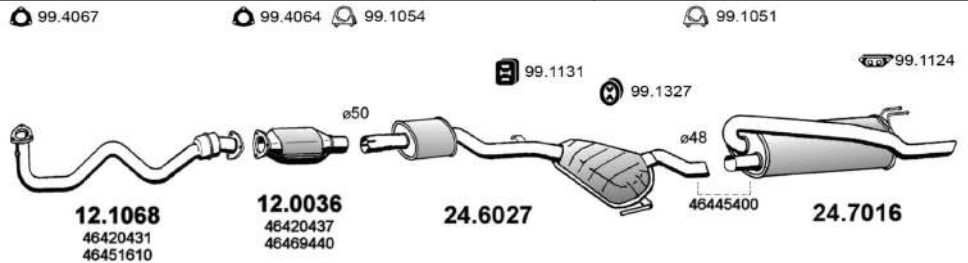

DEDRA

1.8 i.e. 16V

Saloon-Stationwagon

From 1996 To

c.c. 1747

Kw. 83

Hp. 113

Mot.182A2000