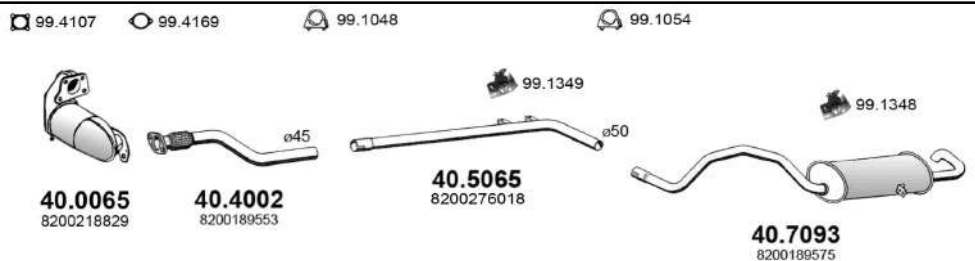

MEGANE II

1.5 DCi

Saloon-Hatchback-Stationwagon-MPV

From 10/2002 To

c.c. 1461

Kw. 74

Hp. 101