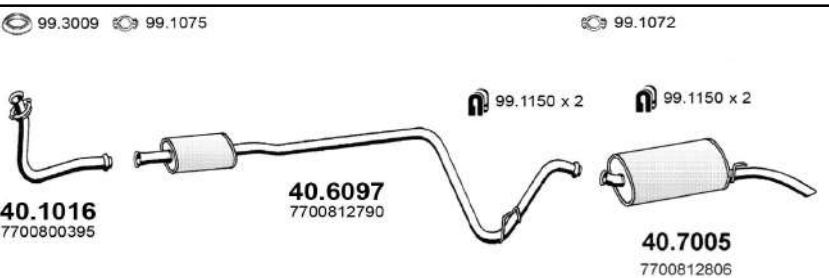

EXPRESS

1.1 - 1.2

MPV-Small Van

From 09/1991 To 1996

c.c. 1108 -1237

Kw. 34-40

Hp. 47-55