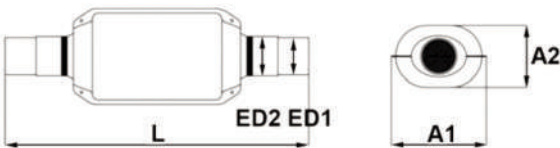

COD.	L	A1	A2	ED1	ED2
C31	430	161	93	45	50

FROM c.c. 2.0 TO 3.0 EURO 5