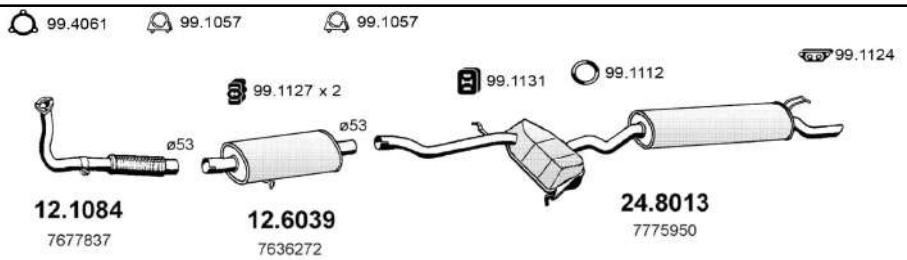

DEDRA

1.9 TDs

Saloon-Stationwagon

From 09/1994 To 07/1999

c.c. 1929

Kw. 66

Hp. 90