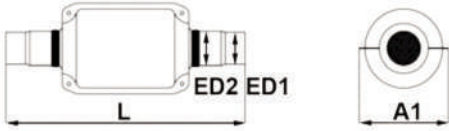

CATALIZZATORI UNIVERSALI

UNIVERSAL CATALYTIC CONVERTERS - UNIVERSALKATALYSATOREN - CATALYSEURS UNIVERSELS

FROM c.c. 1.0 TO 1.6 EURO 5