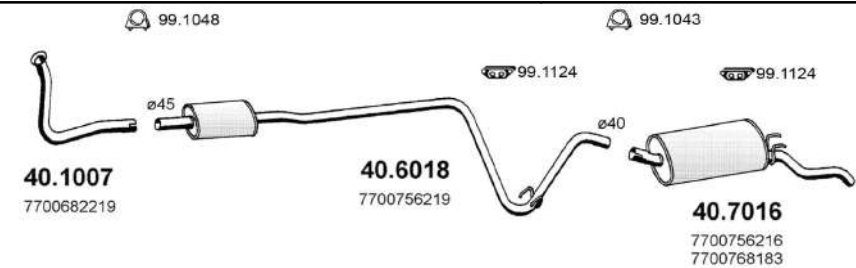

ART2075

EXPRESS

0.9 - 1.1 - 1.4

MPV-Small Van

From 01/1987 To 08/1991

c.c. 956-1108-1397

Kw. 30-33-49

Hp. 41-46-67