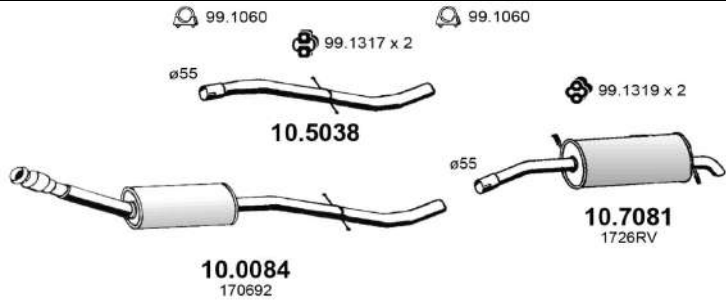

CITROEN

C5
2.0 HPi 16V

Hatchback-Stationwagon
From 09/2002 To 09/2004
c.c. 1998
Kw. 105
Hp. 143

ART3254

C5
2.0 HDi

Hatchback-Stationwagon
From 09/2002 To 09/2004
c.c. 1997
Kw. 66-81
Hp. 90-110