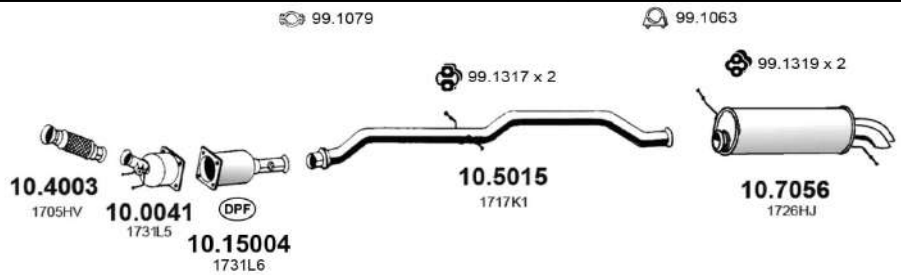

ART0435

C5
2.2 HDi Euro 4

Hatchback-Stationwagon
From 09/2002 To 09/2004
c.c. 2179
Kw. 100
Hp. 136
Mot. INR-PR 09519-520 (12/02)