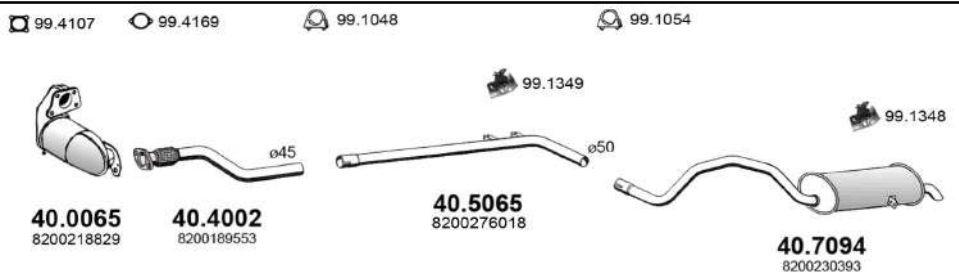

MEGANE II

1.5 DCi Grand Scenic

MPV

From 06/2003 To

c.c. 1461

Kw. 74

Hp. 100

ART3003

MEGANE II

1.6 16V

Saloon-Hatchback-Stationwagon-MPV

From 11/2002 To

c.c. 1598

Kw. 83

Hp. 113