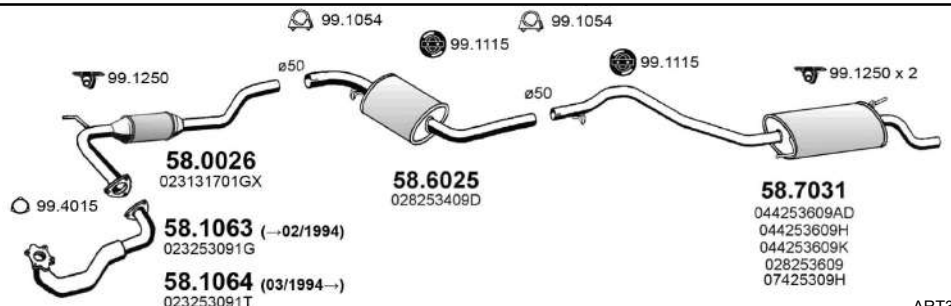

TRANSPORTER IV

2.5

Large Van-Minibus

From 08/1990 To 12/1995

c.c. 2461

Kw. 65

Hp. 88

LWB - Mot. AAF

ART3839

TRANSPORTER IV

2.5

Chassis

From 08/1990 To 12/1995

c.c. 2461

Kw. 65

Hp. 88

SWB - Mot. AAF