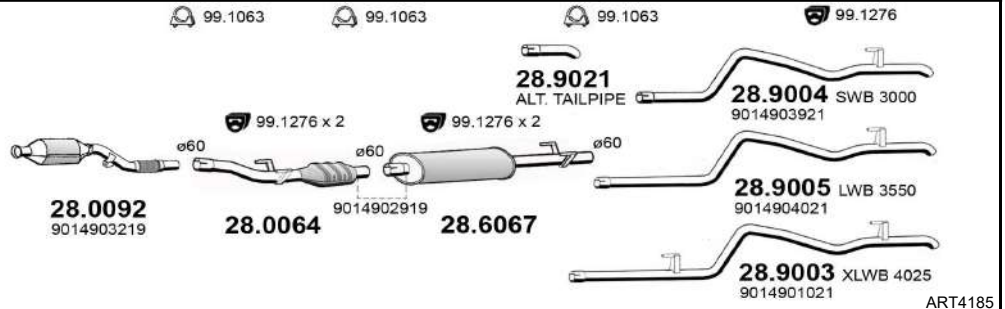

SPRINTER

315 CDI

Chassis-Large Van-Minibus

From 04/2000 To 05/2006

c.c. 2685

Kw. 115

Hp. 156

T 903