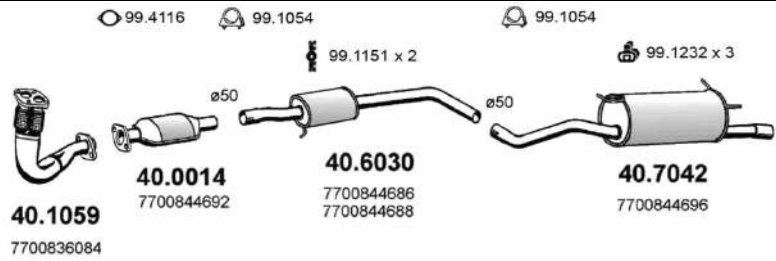

RENAULT

MEGANE I

2.0 16V

Coupe-Cabrio

From 03/1996 To 11/1999

c.c. 1998

Kw. 108

Hp. 147