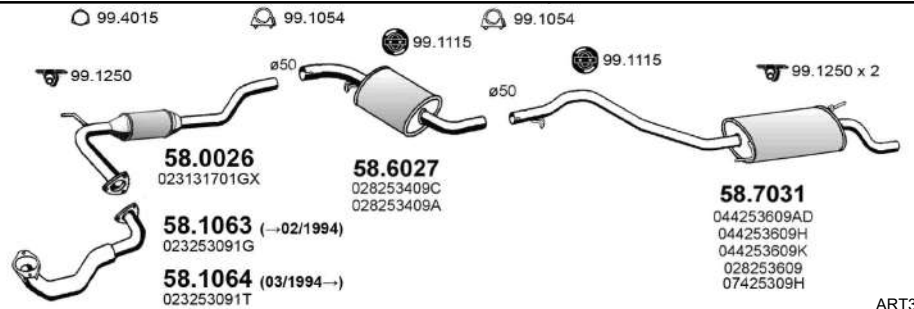

VOLKSWAGEN

TRANSPORTER IV

2.4 D Syncro 4x4

Chassis

From 01/1996 To

c.c. 2370

Kw. 57

Hp. 78

LWB - Mot. AAB

ART3837

TRANSPORTER IV

2.5

Large Van-Minibus

From 08/1990 To 12/1995

c.c. 2461

Kw. 65-75

Hp. 88-102

SWB - Mot. AAF

ART3838

TRANSPORTER IV

2.5

Large Van-Minibus

From 08/1990 To 12/1995

c.c. 2461

Kw. 65

Hp. 88

LWB - Mot. AAF

ART3839

TRANSPORTER IV

2.5

Chassis

From 08/1990 To 12/1995

c.c. 2461

Kw. 65

Hp. 88

SWB - Mot. AAF

ART3840

TRANSPORTER IV

2.5

Chassis

From 08/1990 To 12/1995

c.c. 2461

Kw. 65

Hp. 88

LWB - Mot. AAF

ART3841

TRANSPORTER IV

2.5 TDi

Large Van-Minibus

From 01/1996 To

c.c. 2461

Kw. 65-75

Hp. 88-102

SWB - Mot. AYY-AST

ART2601