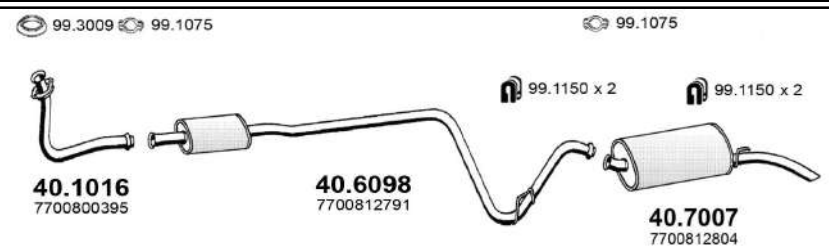

EXPRESS

1.6 D - 1.9 D

MPV-Small Van

From 09/1991 To 11/1998

c.c. 1596-1870

Kw. 40-47

Hp. 55-60