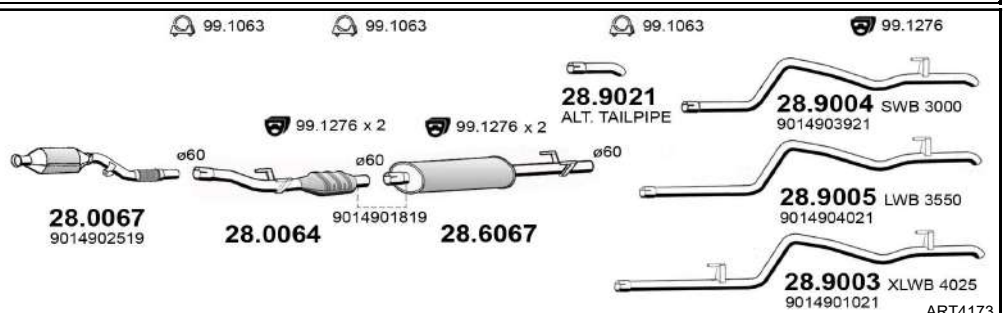

SPRINTER

311 CDI

Chassis-Large Van-Minibus

From 04/2000 To 05/2006

c.c. 2148

Kw. 80

Hp. 109

T 903