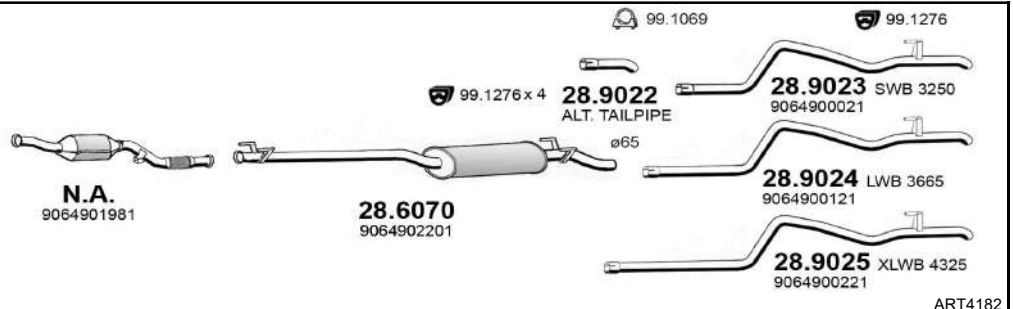

SPRINTER

315 CDI

  
Chassis-Large Van-Minibus

From 06/2006 To

c.c. 2148

Kw. 110

Hp. 150

T 906