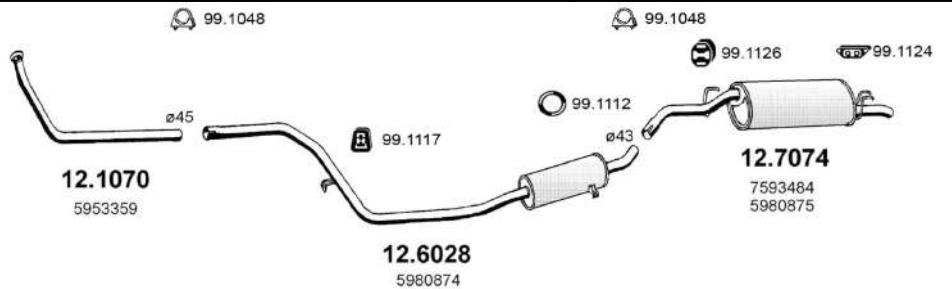

REGATA

1.7 D

Saloon-Stationwagon

From 01/1983 To 02/1985

c.c. 1698

Kw. 44

Hp. 60