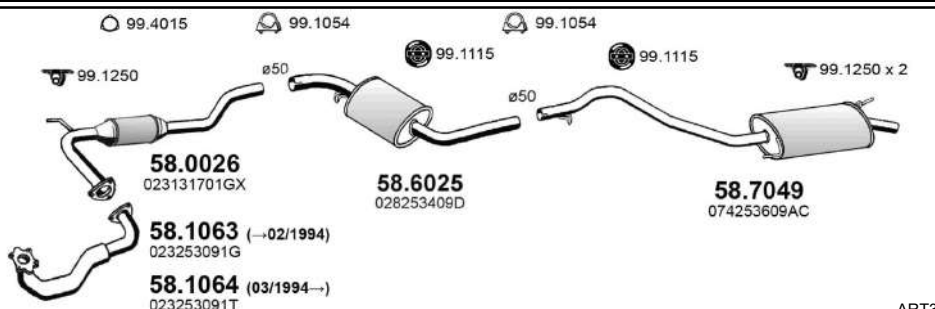

TRANSPORTER IV

2.5

Chassis

From 08/1990 To 12/1995

c.c. 2461

Kw. 65

Hp. 88

LWB - Mot. AAF