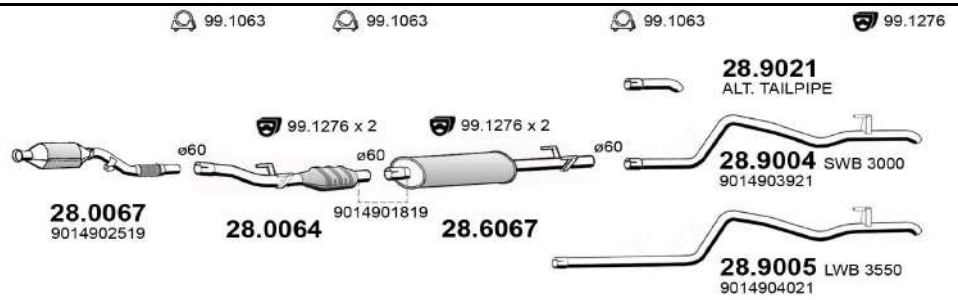

MERCEDES

SPRINTER

208 CDI

Chassis-Large Van-Minibus

From 04/2000 To 05/2006

c.c. 2148

Kw. 60

Hp. 82

T 901-902