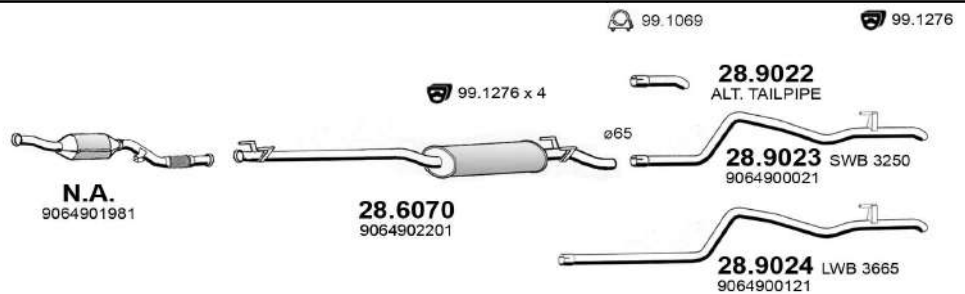

From 06/2006 To

c.c. 2148

Kw. 65

Hp. 88

T 906

ART4147

SPRINTER

210 D