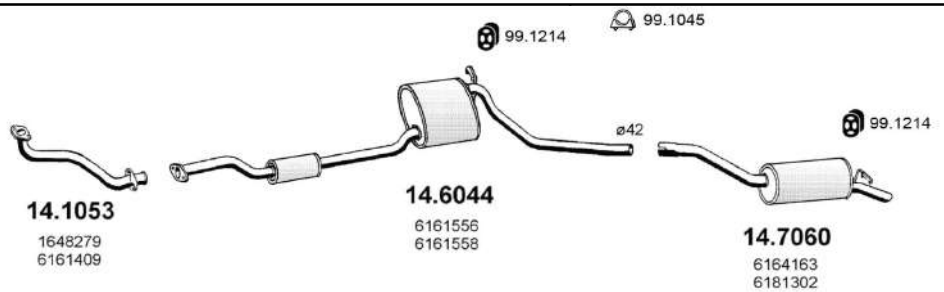

SIERRA

2.3 D

Saloon-Hatchback-Stationwagon

From 08/1985 To 08/1986

c.c. 2304

Kw. 49

Hp. 67