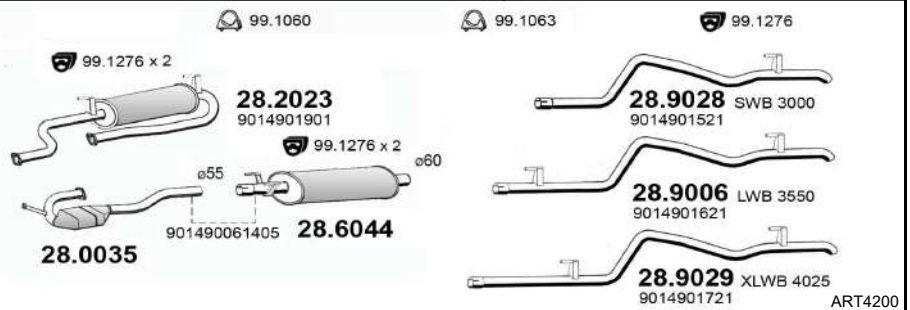

From 02/1995 To 05/2006

c.c. 2295

Kw. 105

Hp. 143

T 901-902-903

ART4200

SPRINTER

315 CDI