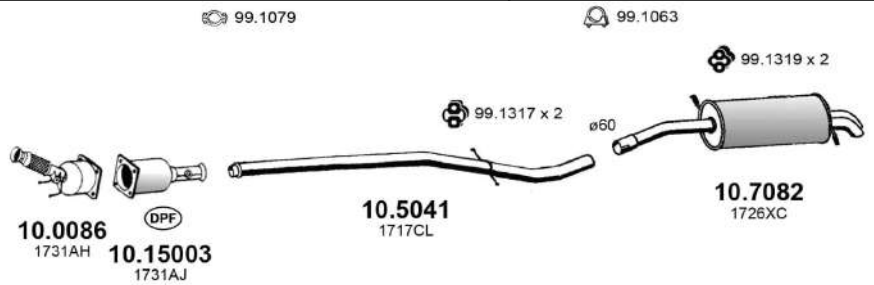

ART3256

C5
2.2 HDi Euro 4

Hatchback-Stationwagon
From 09/2000 To 08/2002
c.c. 2179
Kw. 100
Hp. 136