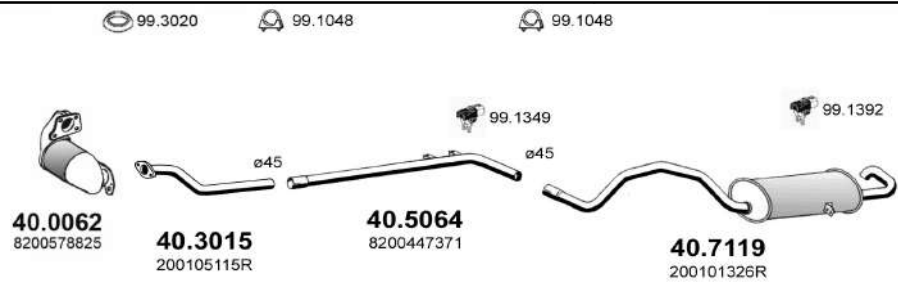

1.5 DCI

Saloon-Hatchback-Stationwagon-MPV

From 11/2008 To

c.c. 1461

Kw. 63

Hp. 86

Mot. K9K830

ART4772