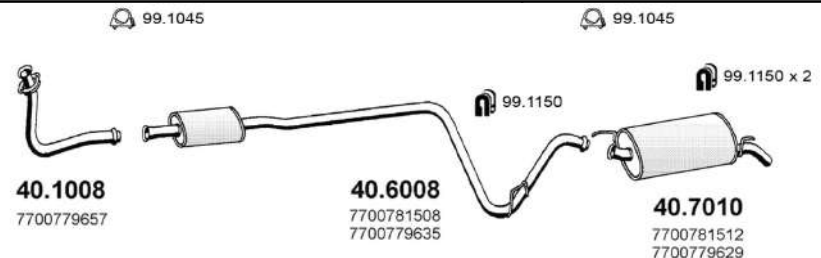

SUPER 5

1.0 - 1.1 - 1.4

Hatchback-3P

From 01/1987 To 1994

c.c. 956-1108-1397

Kw. 30-34-44

Hp. 41-46-60

ART2066

SUPER 5

1.0 - 1.1 - 1.4

Hatchback-5P

From 01/1987 To 1994

c.c. 956-1108-1397

Kw. 30-33-34-40-44-49

Hp. 41-45-46-55-60-67