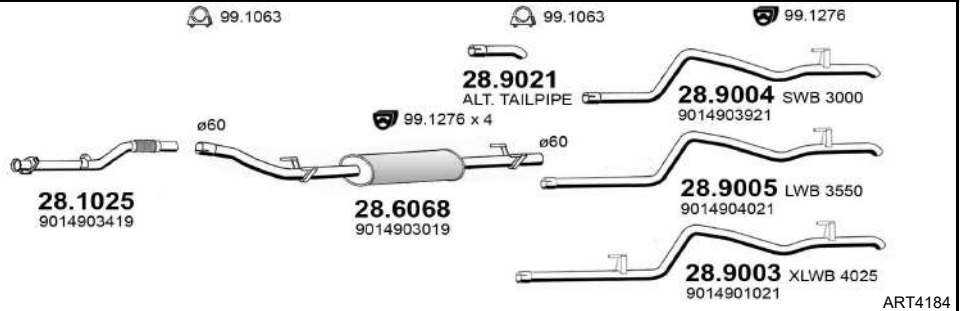

SPRINTER

315 CDI

Chassis-Large Van-Minibus

From 04/2000 To 05/2006

c.c. 2685

Kw. 115

Hp. 156

T 903