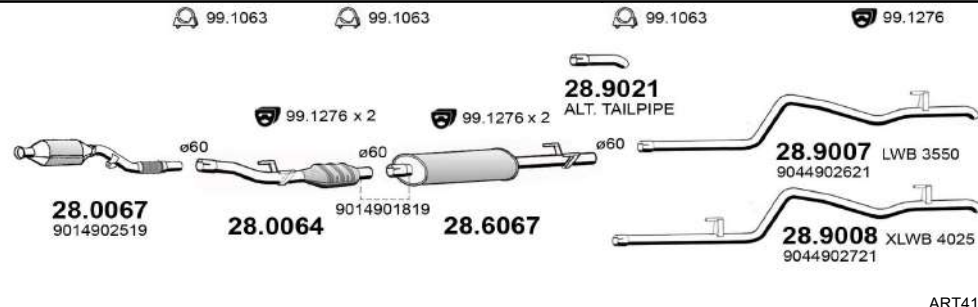

SPRINTER

411 CDI

Chassis-Large Van-Minibus
From 04/2000 To 05/2006
c.c. 2148
Kw. 80
Hp. 109
T 904